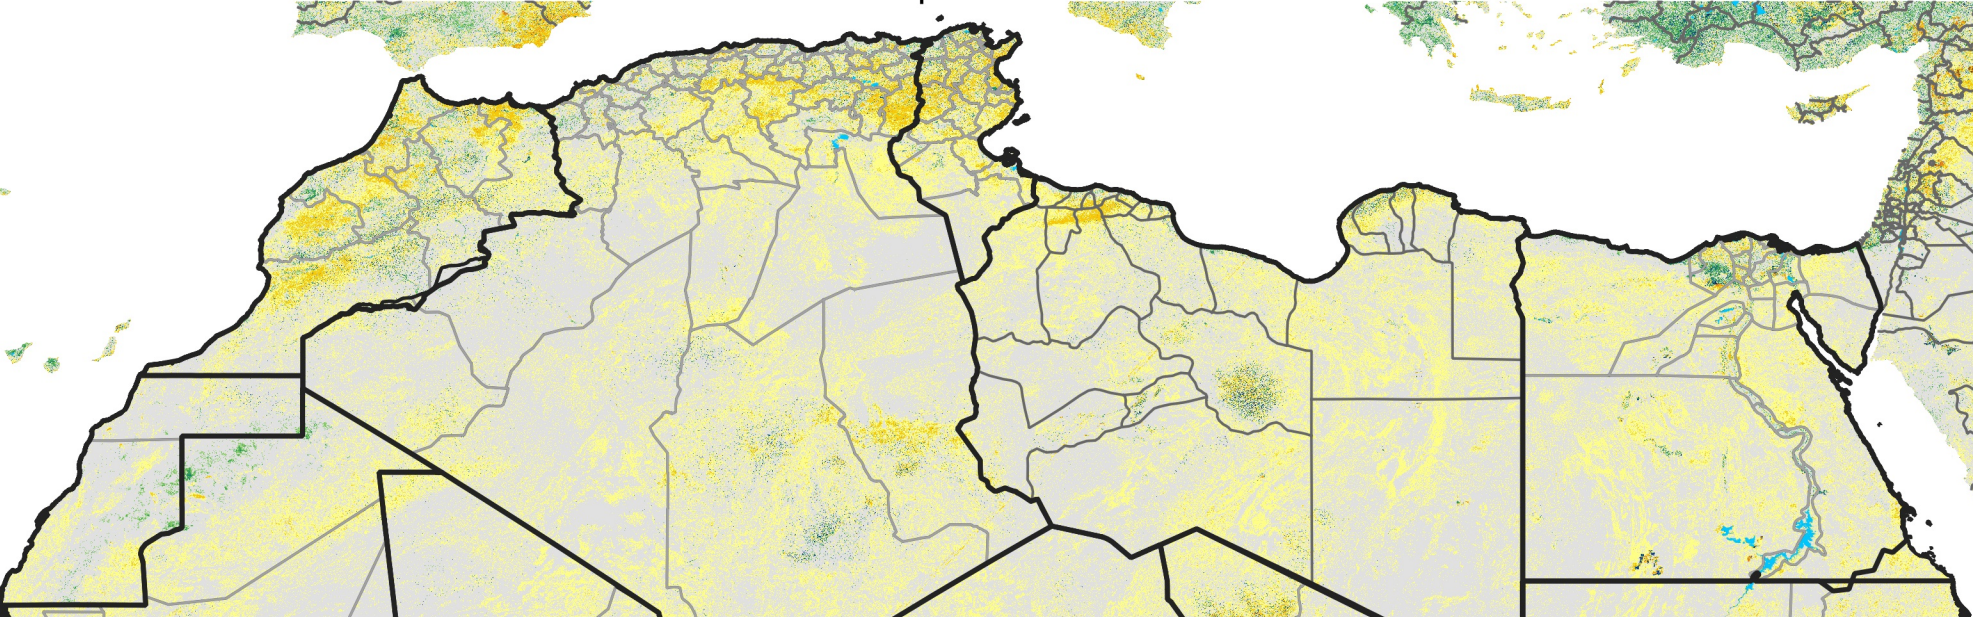

North Africa Percent of Mean NDVI

2016 / mean (2003 - 2022)
Period 25 / September 01 - 10, 2016

Percent of Normal