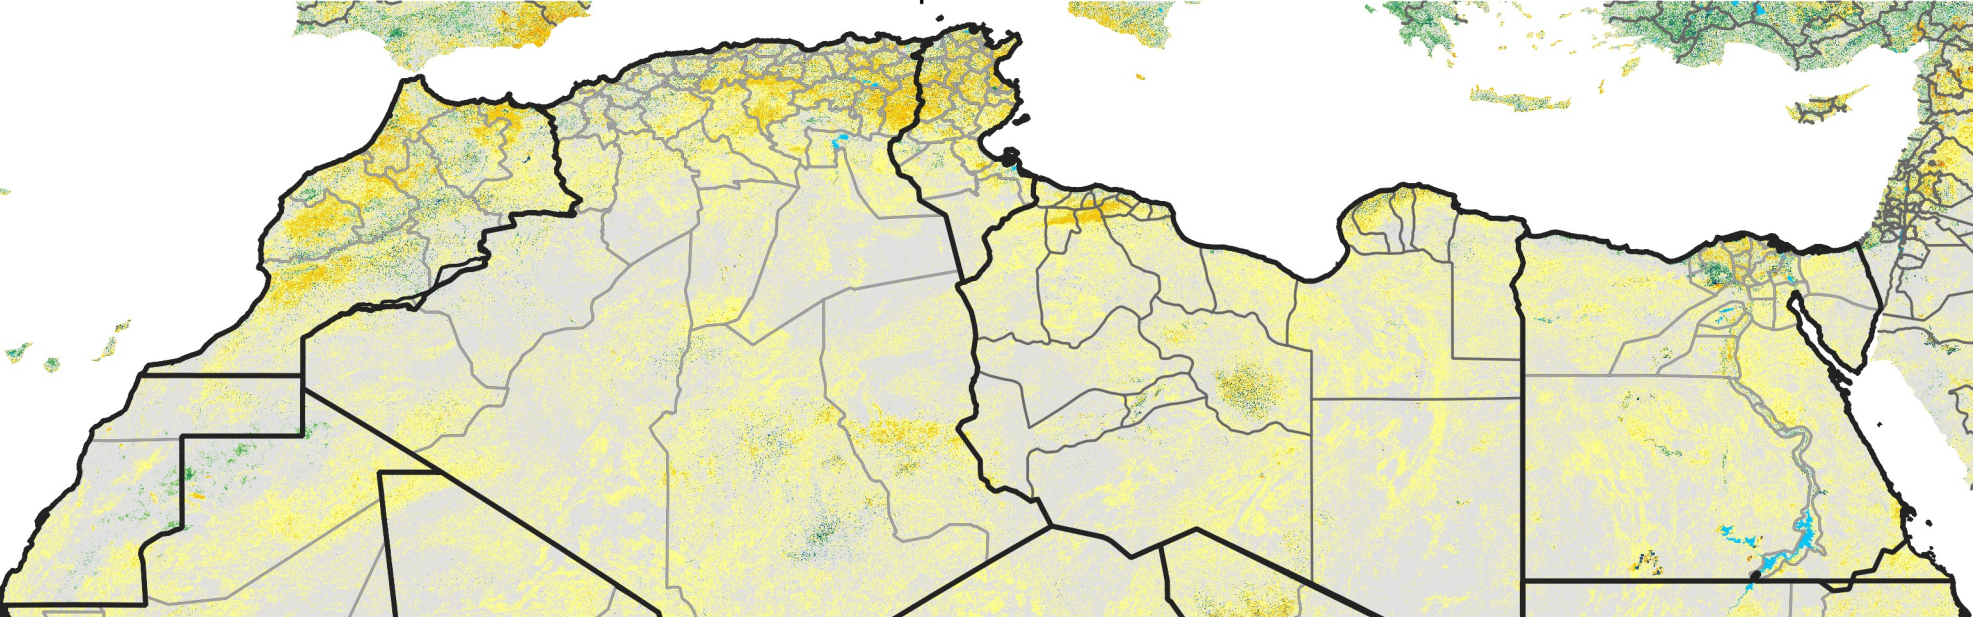

# North Africa Percent of Mean NDVI

2016 / mean (2003 - 2022)  
Period 26 / September 11 - 20, 2016