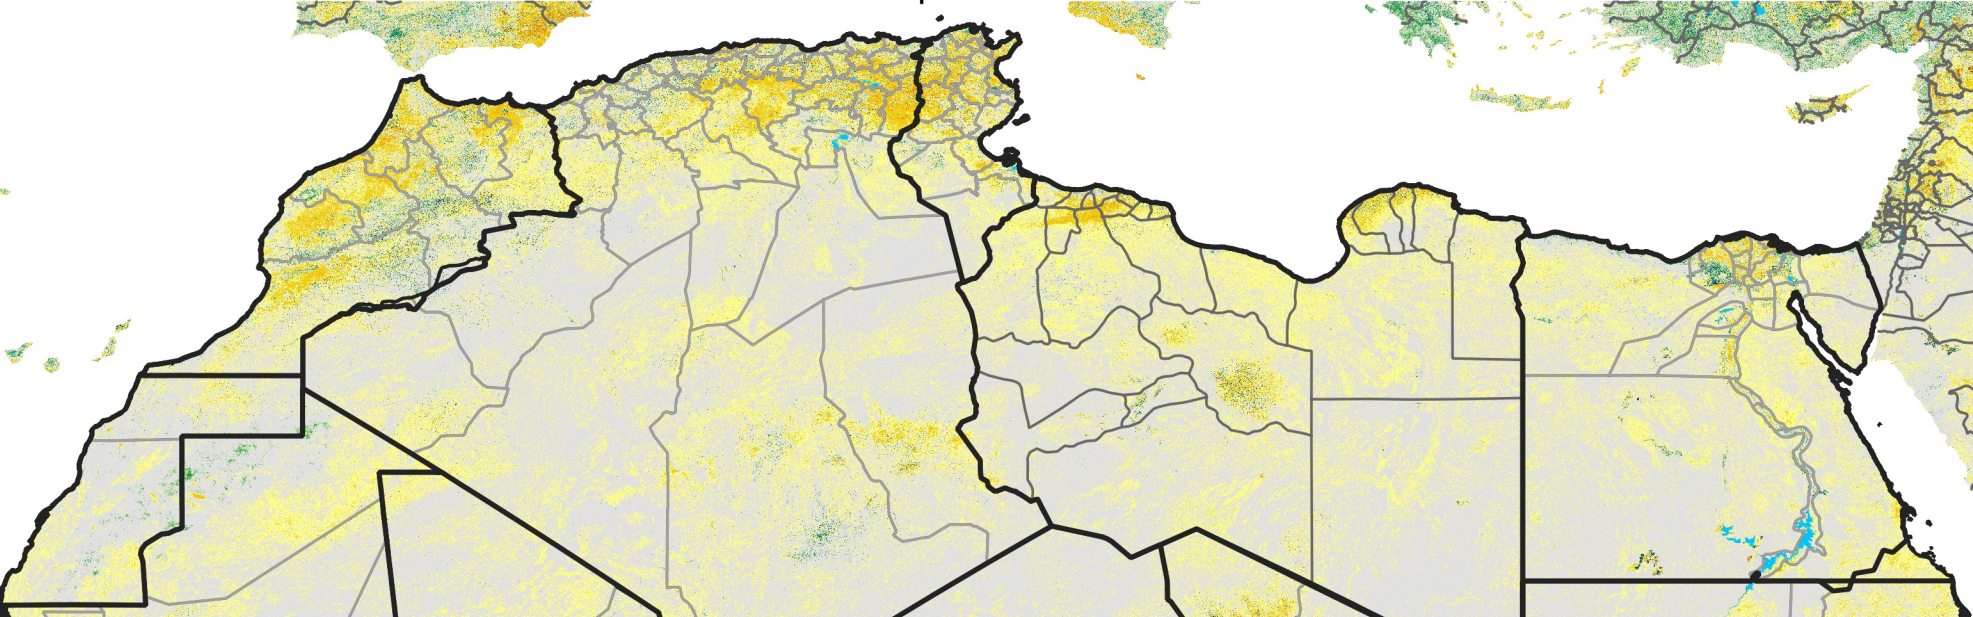

North Africa Percent of Mean NDVI

2016 / mean (2003 - 2022)
Period 27 / September 21 - 30, 2016

Percent of Normal