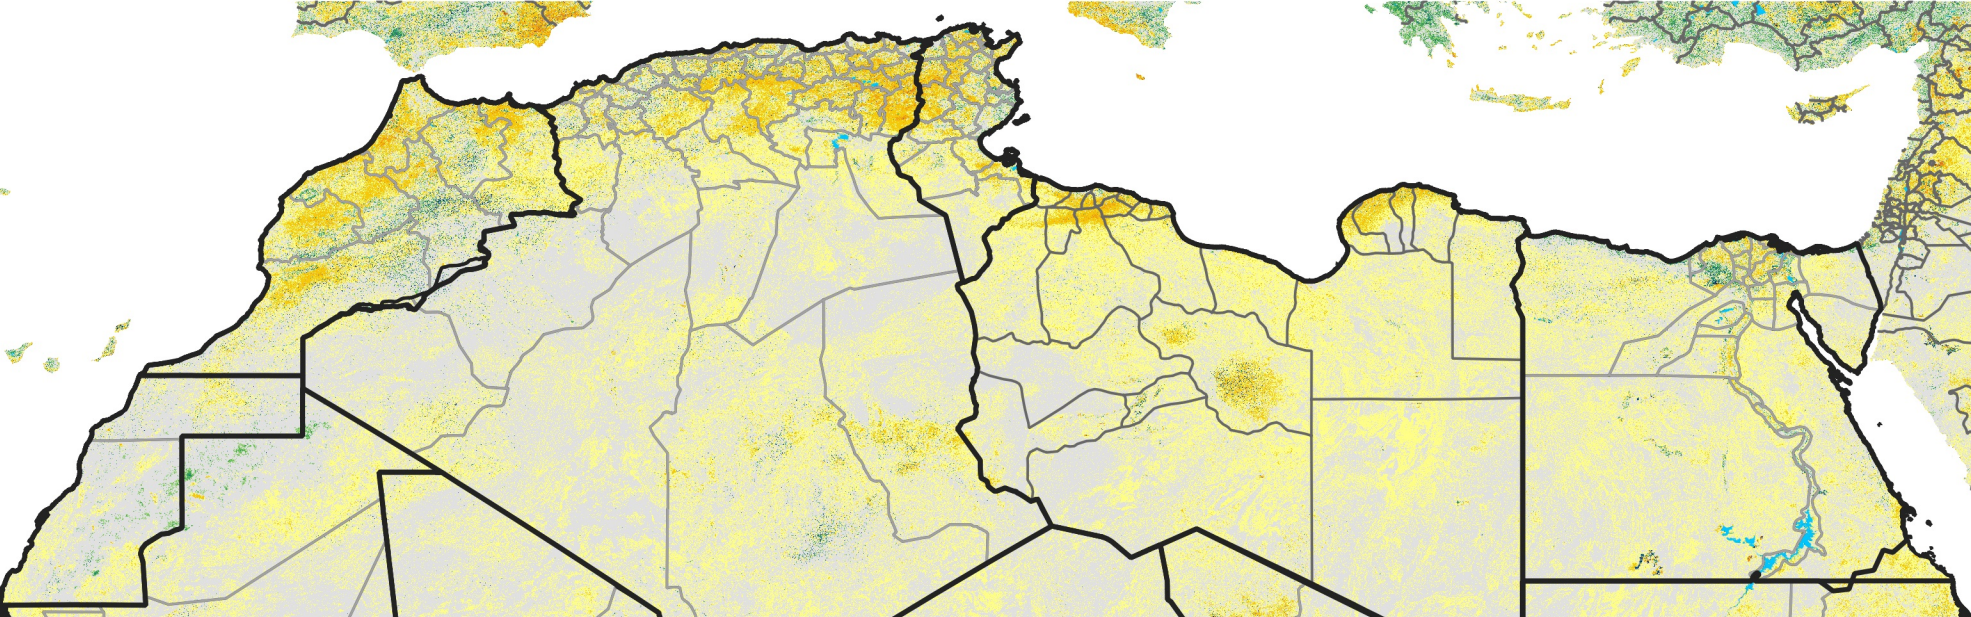

North Africa Percent of Mean NDVI

2016 / mean (2003 - 2022)
Period 28 / October 01 - 10, 2016

Percent of Normal