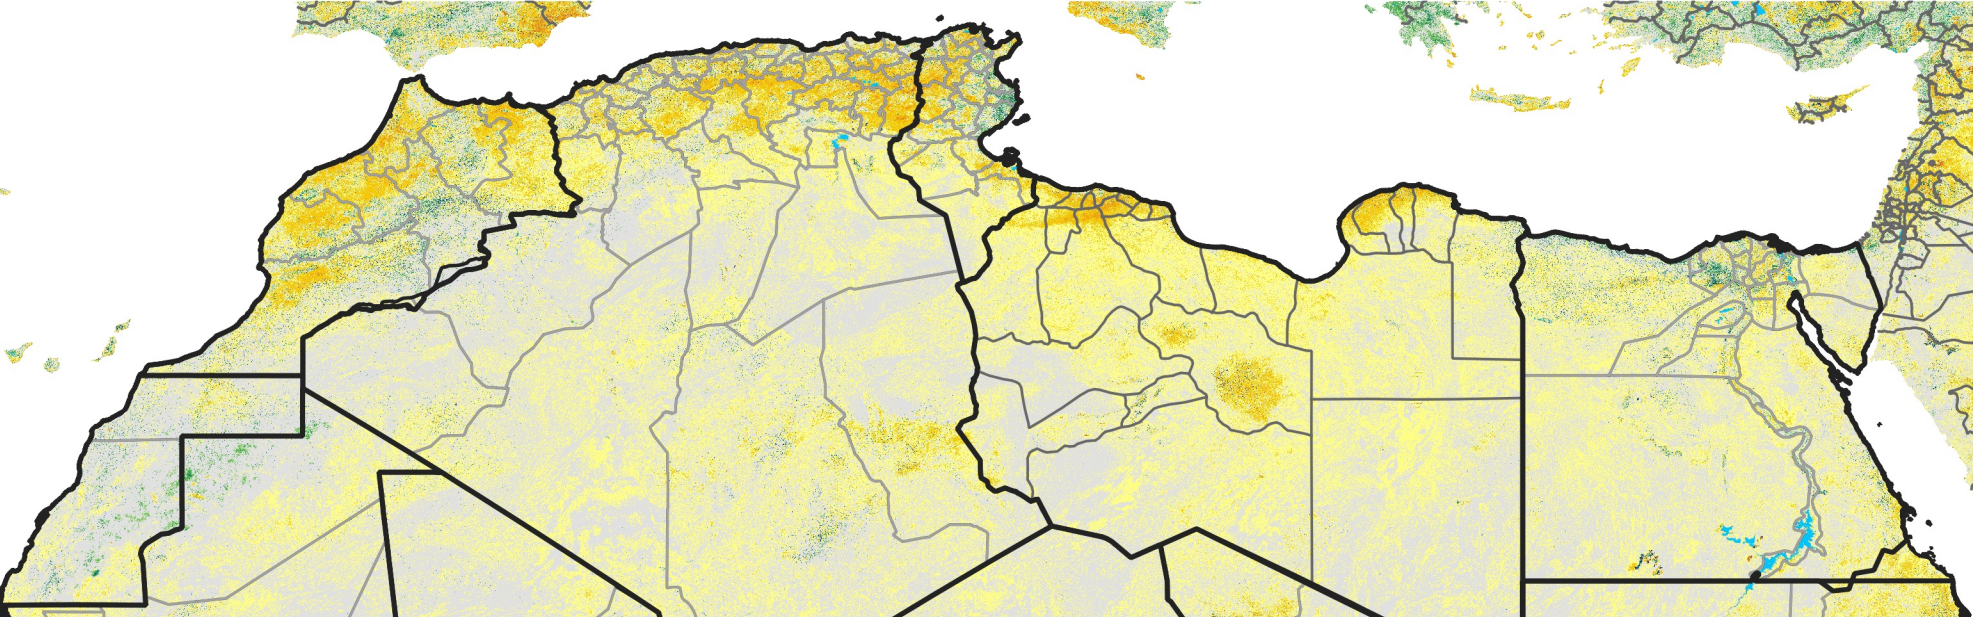

North Africa Percent of Mean NDVI

2016 / mean (2003 - 2022)
Period 29 / October 11 - 20, 2016

Percent of Normal