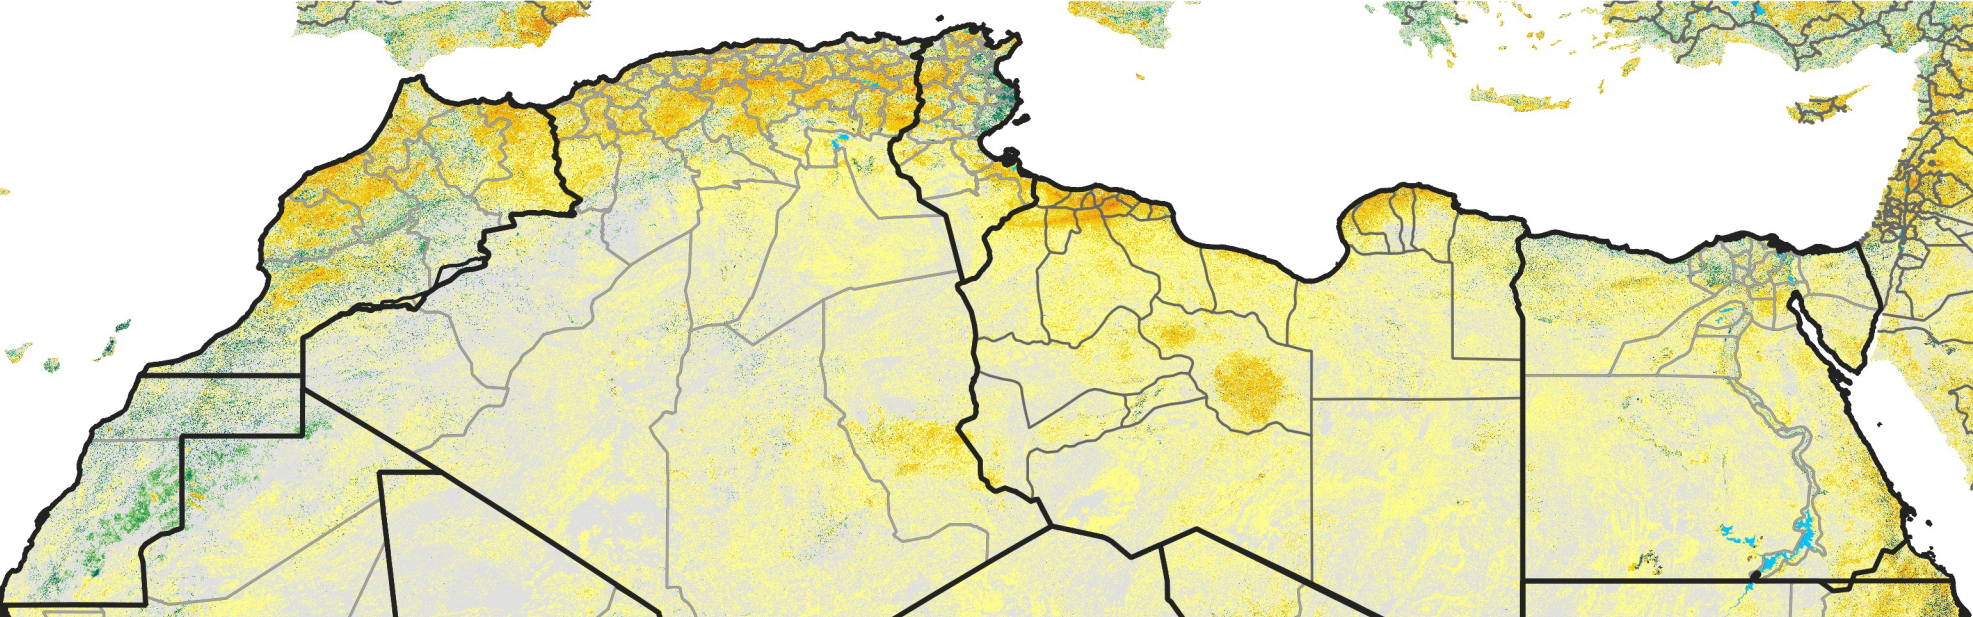

North Africa Percent of Mean NDVI

2016 / mean (2003 - 2022)
Period 31 / November 01 - 10, 2016

Percent of Normal