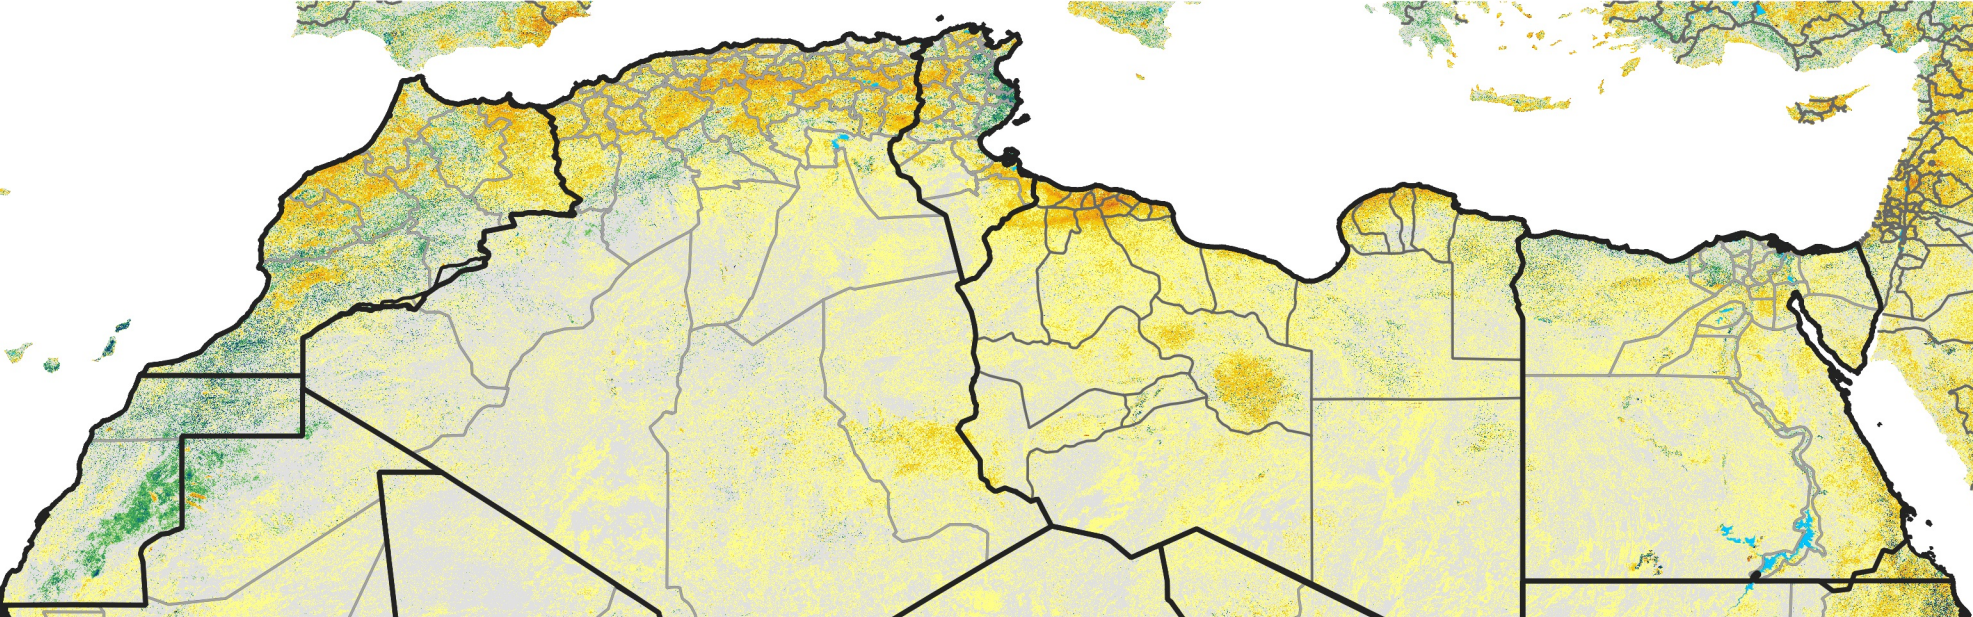

# North Africa Percent of Mean NDVI

2016 / mean (2003 - 2022)  
Period 32 / November 11 - 20, 2016