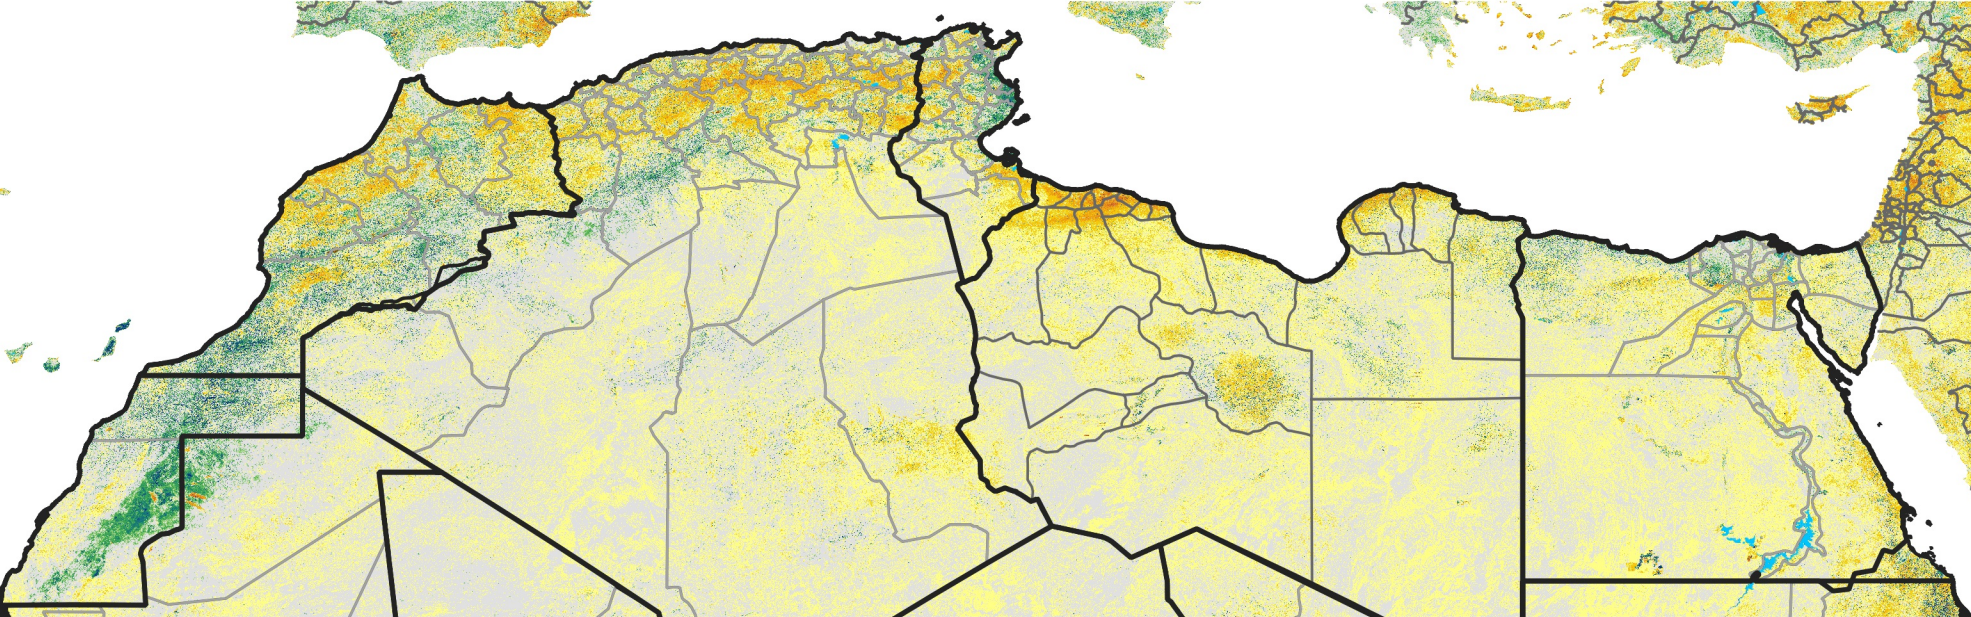

North Africa Percent of Mean NDVI

2016 / mean (2003 - 2022)
Period 33 / November 21 - 30, 2016

Percent of Normal