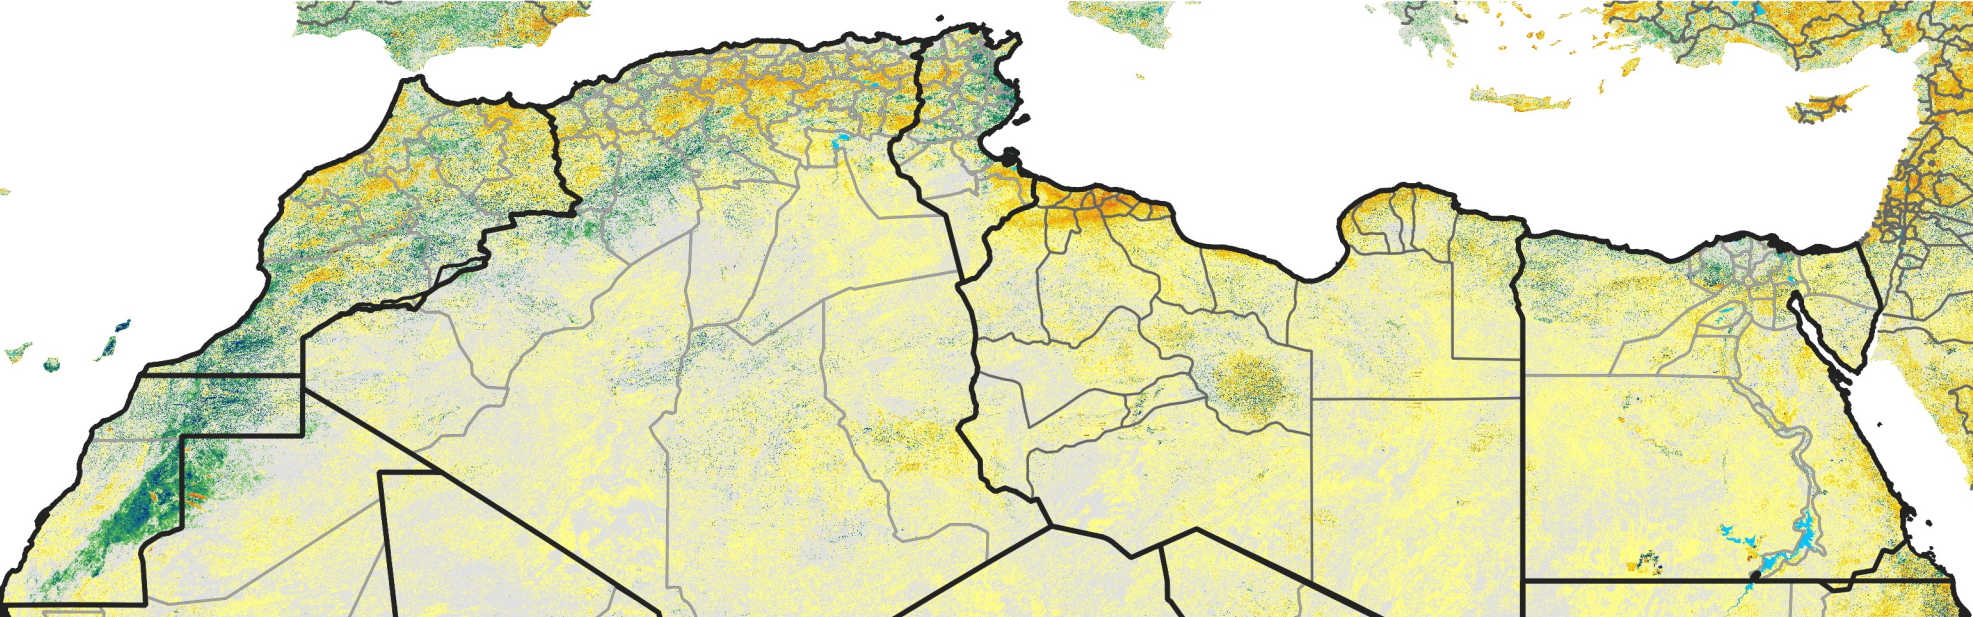

# North Africa Percent of Mean NDVI

2016 / mean (2003 - 2022)  
Period 34 / December 01 - 10, 2016