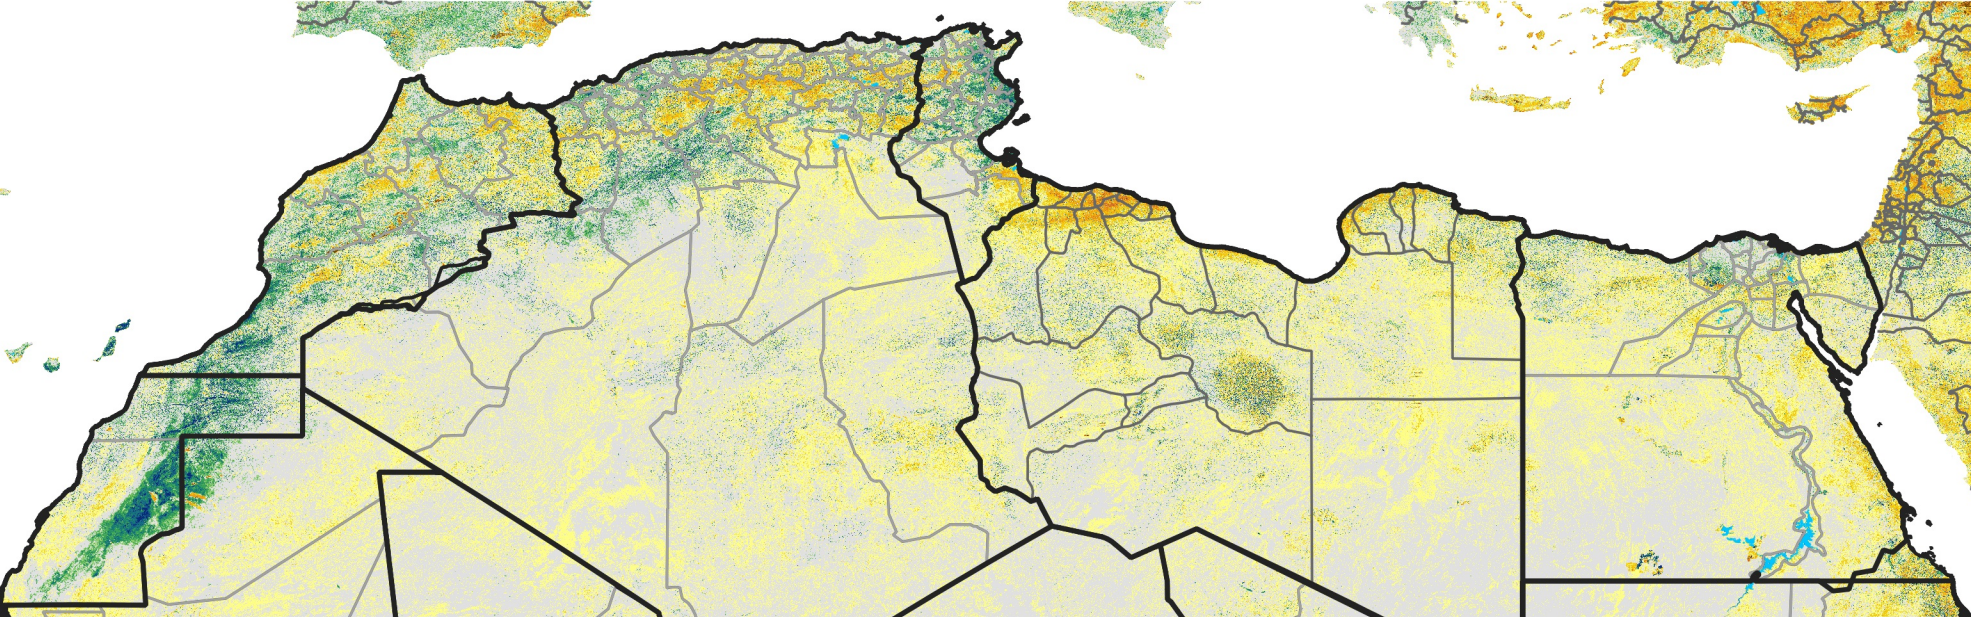

North Africa Percent of Mean NDVI

2016 / mean (2003 - 2022)
Period 35 / December 11 - 20, 2016

Percent of Normal