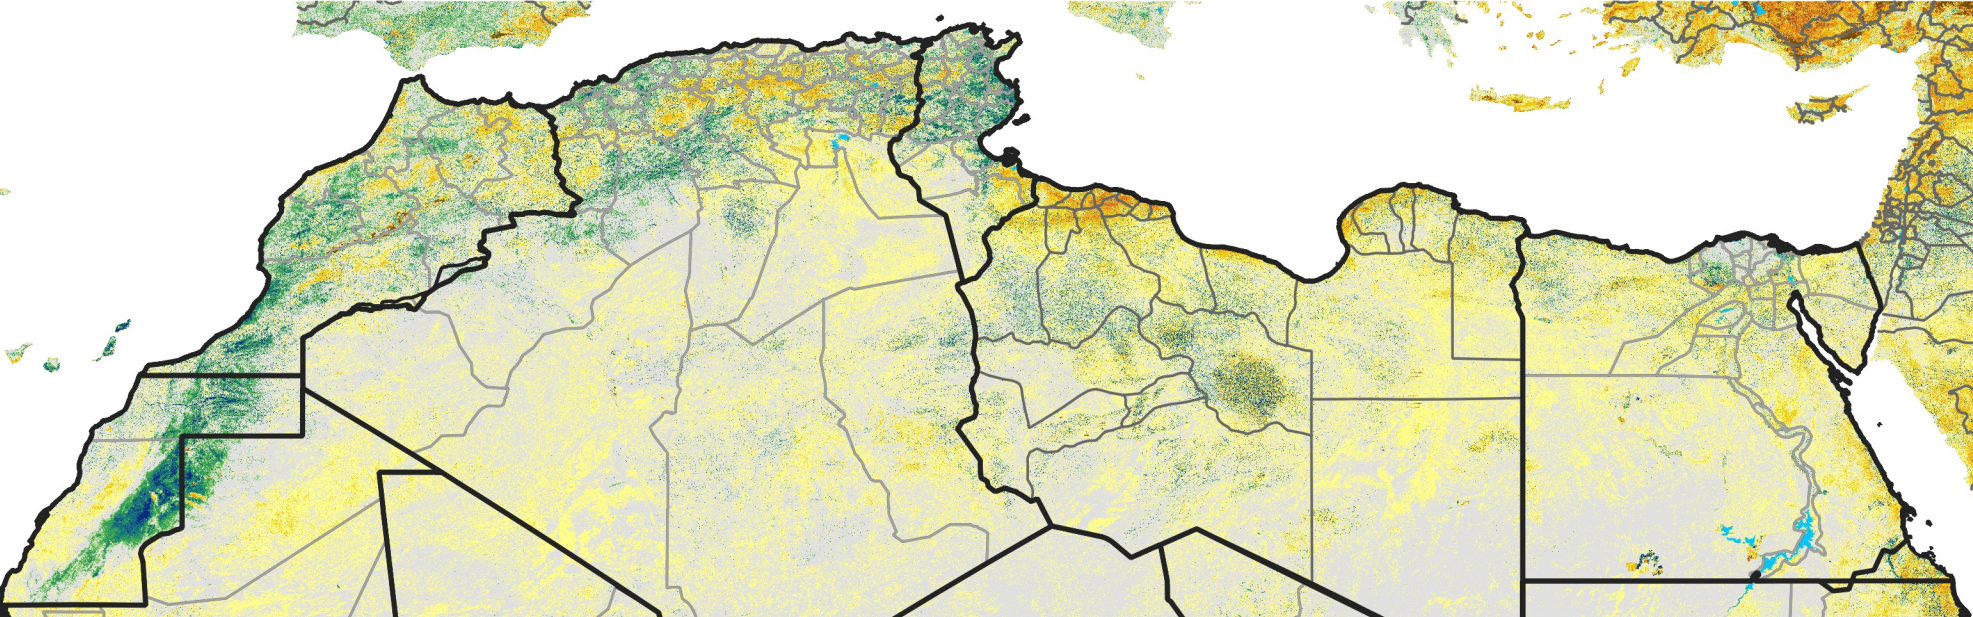

North Africa Percent of Mean NDVI

2016 / mean (2003 - 2022)
Period 36 / December 21 - 31, 2016

Percent of Normal