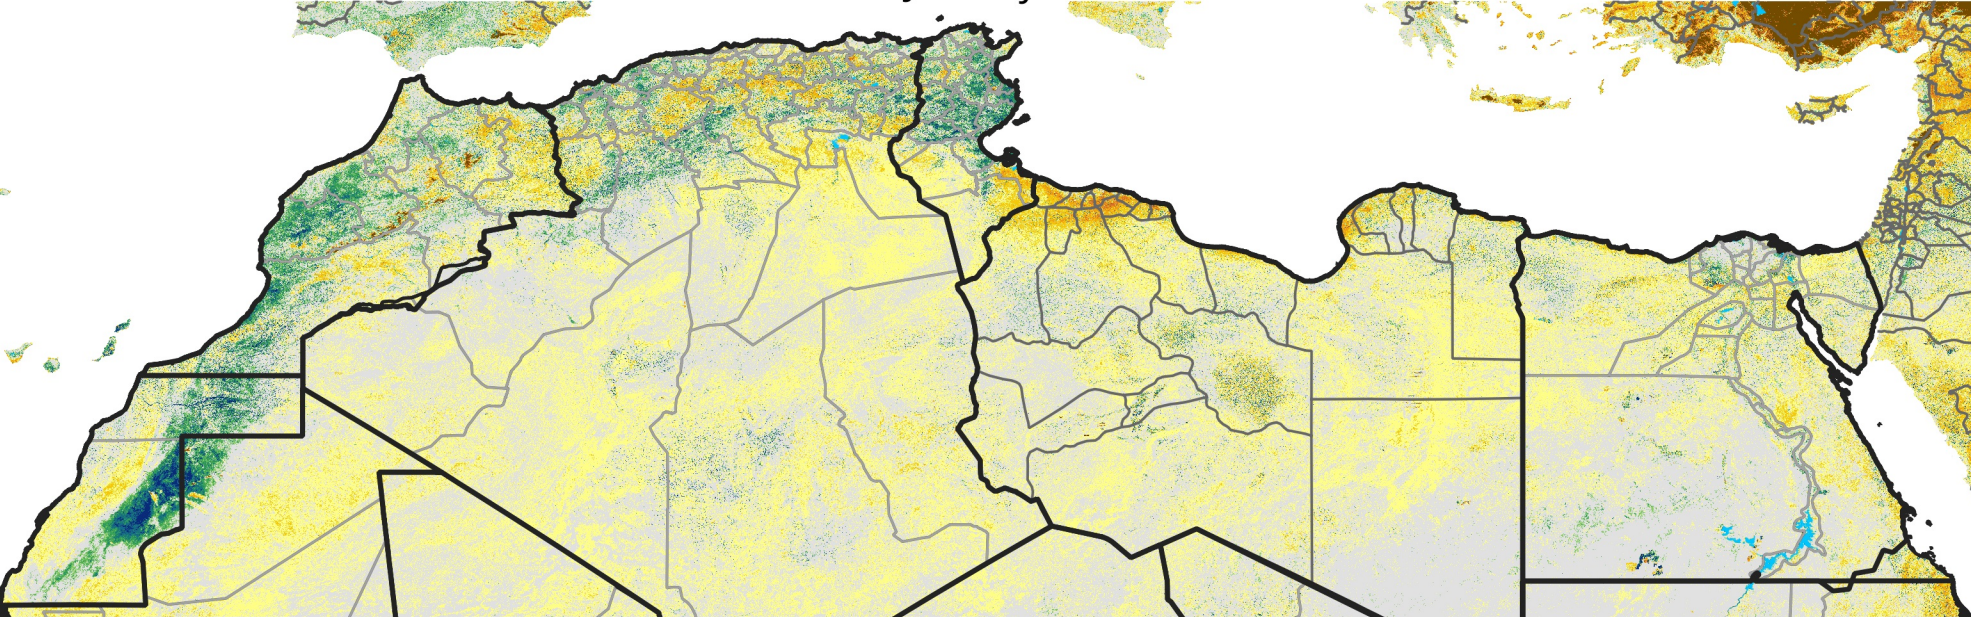

North Africa Percent of Mean NDVI

2017 / mean (2003 - 2022)
Period 02 / January 11 - 20, 2017

Percent of Normal