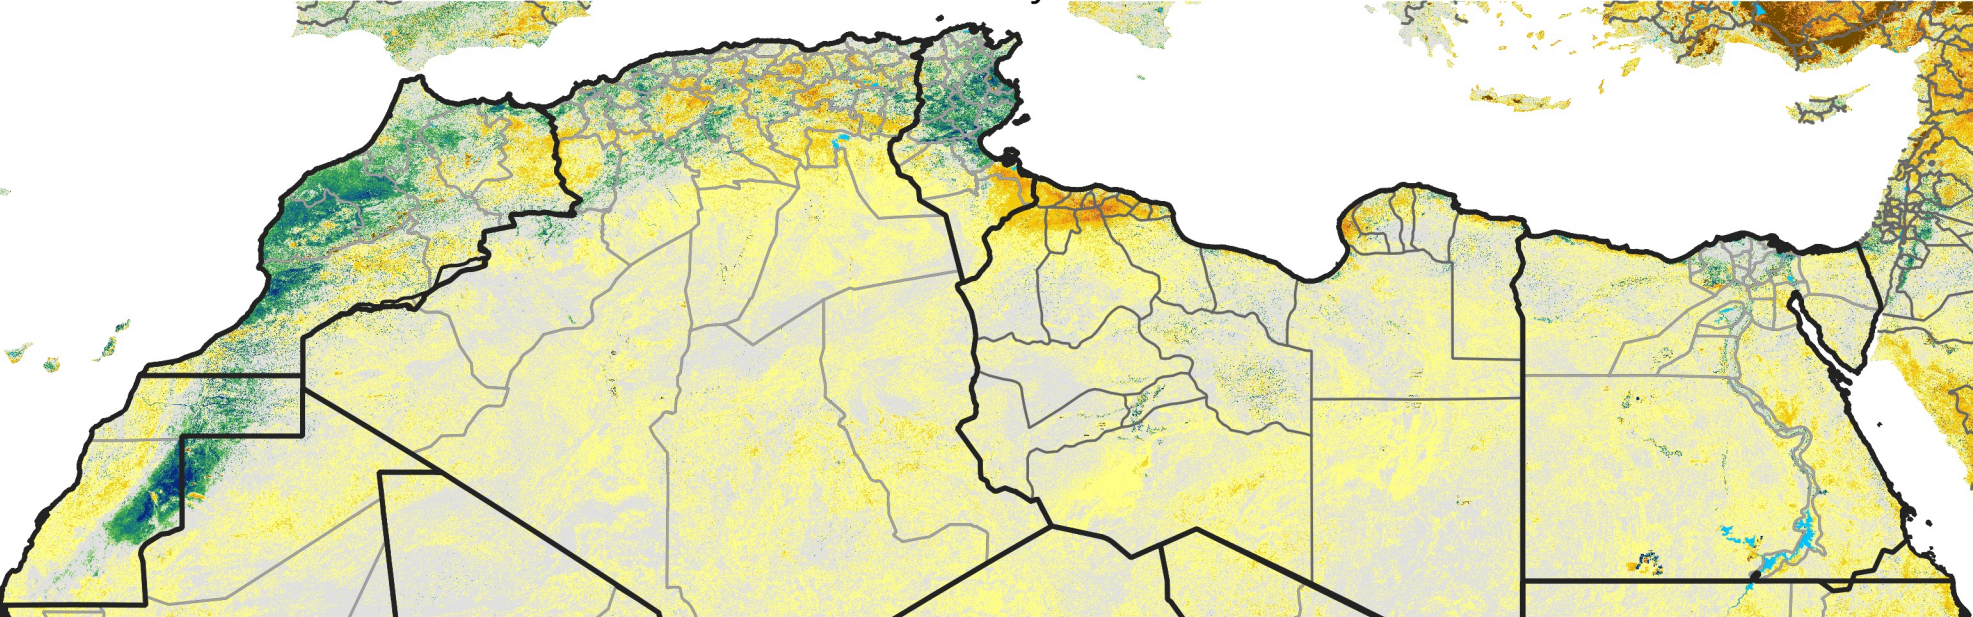

North Africa Percent of Mean NDVI

2017 / mean (2003 - 2022)
Period 06 / February 21 - 28, 2017

Percent of Normal