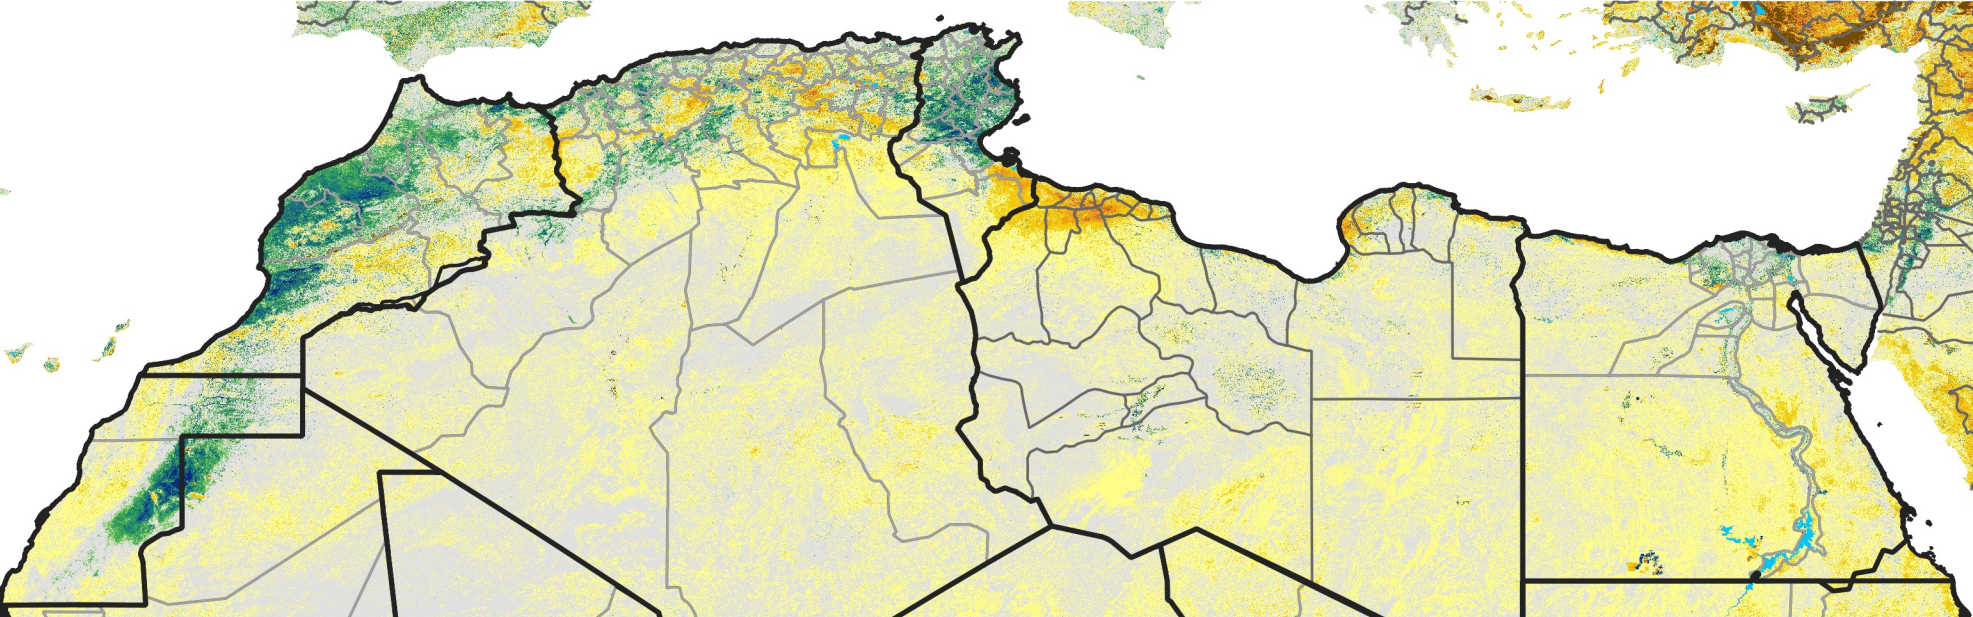

North Africa Percent of Mean NDVI

2017 / mean (2003 - 2022)
Period 07 / March 01 - 10, 2017

Percent of Normal