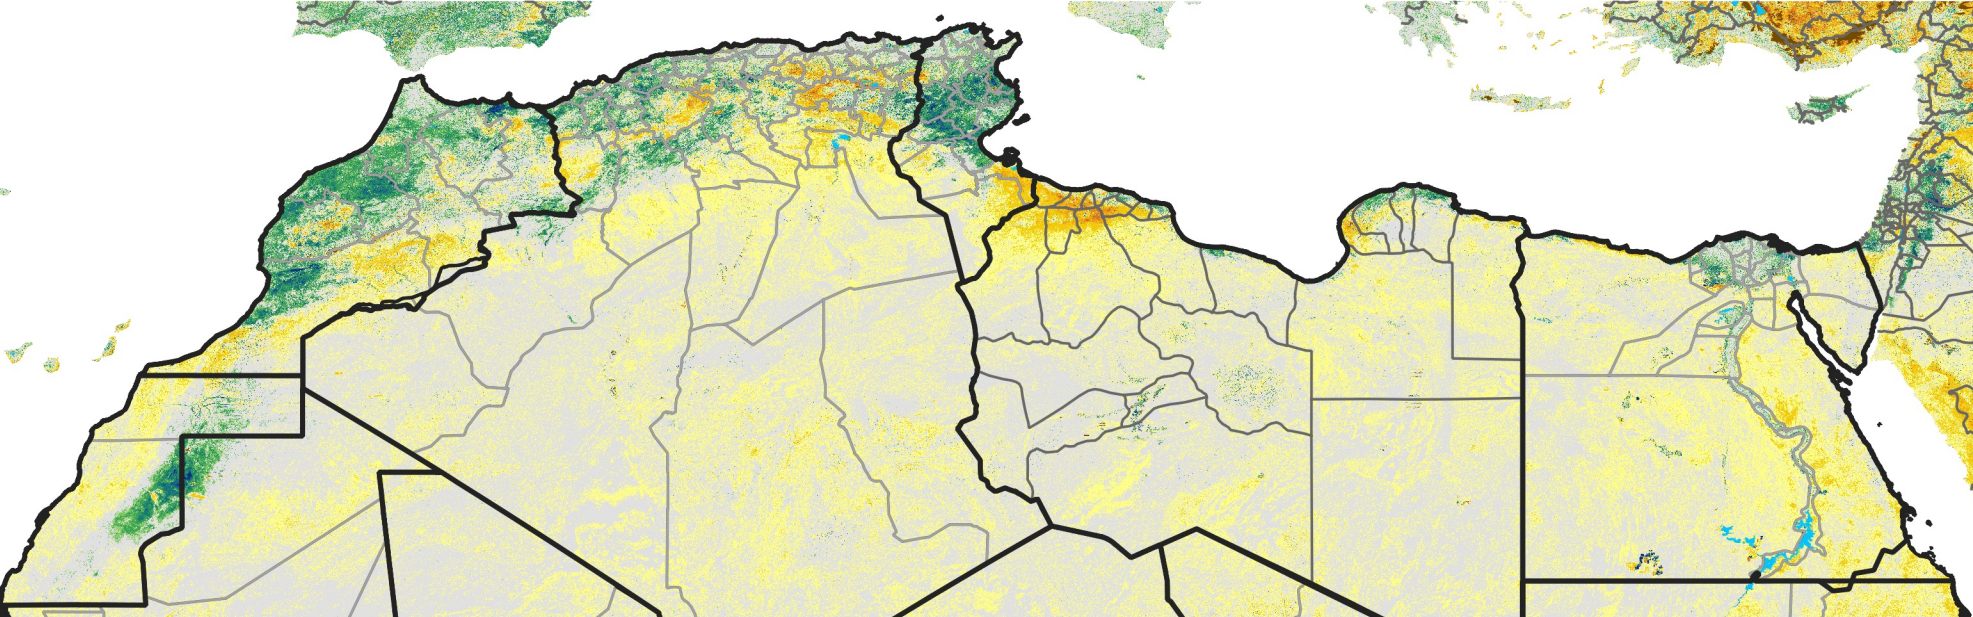

North Africa Percent of Mean NDVI

2017 / mean (2003 - 2022)
Period 09 / March 21 - 31, 2017

Percent of Normal