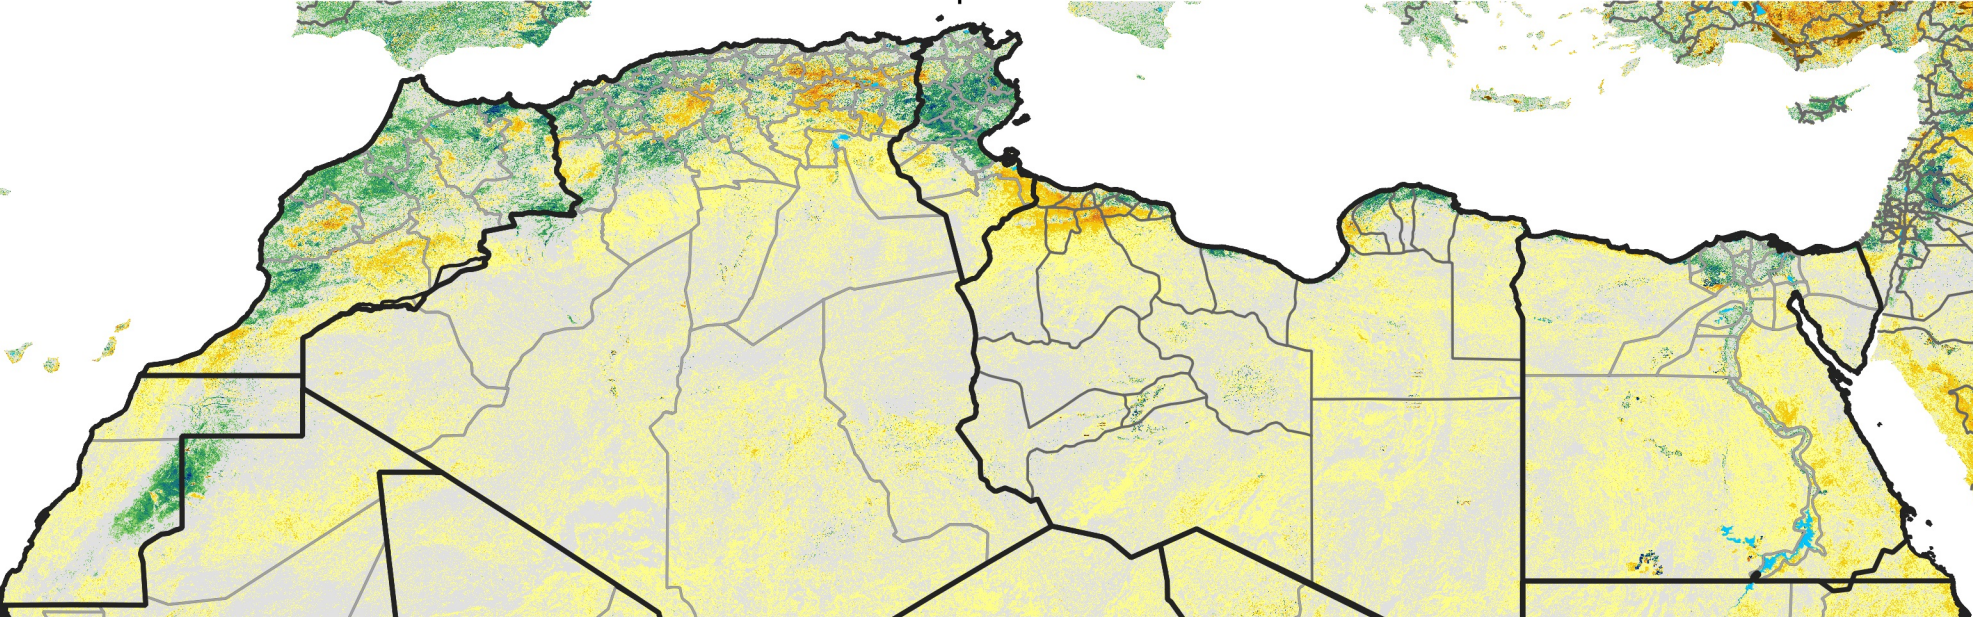

North Africa Percent of Mean NDVI

2017 / mean (2003 - 2022)
Period 10 / April 01 - 10, 2017

Percent of Normal