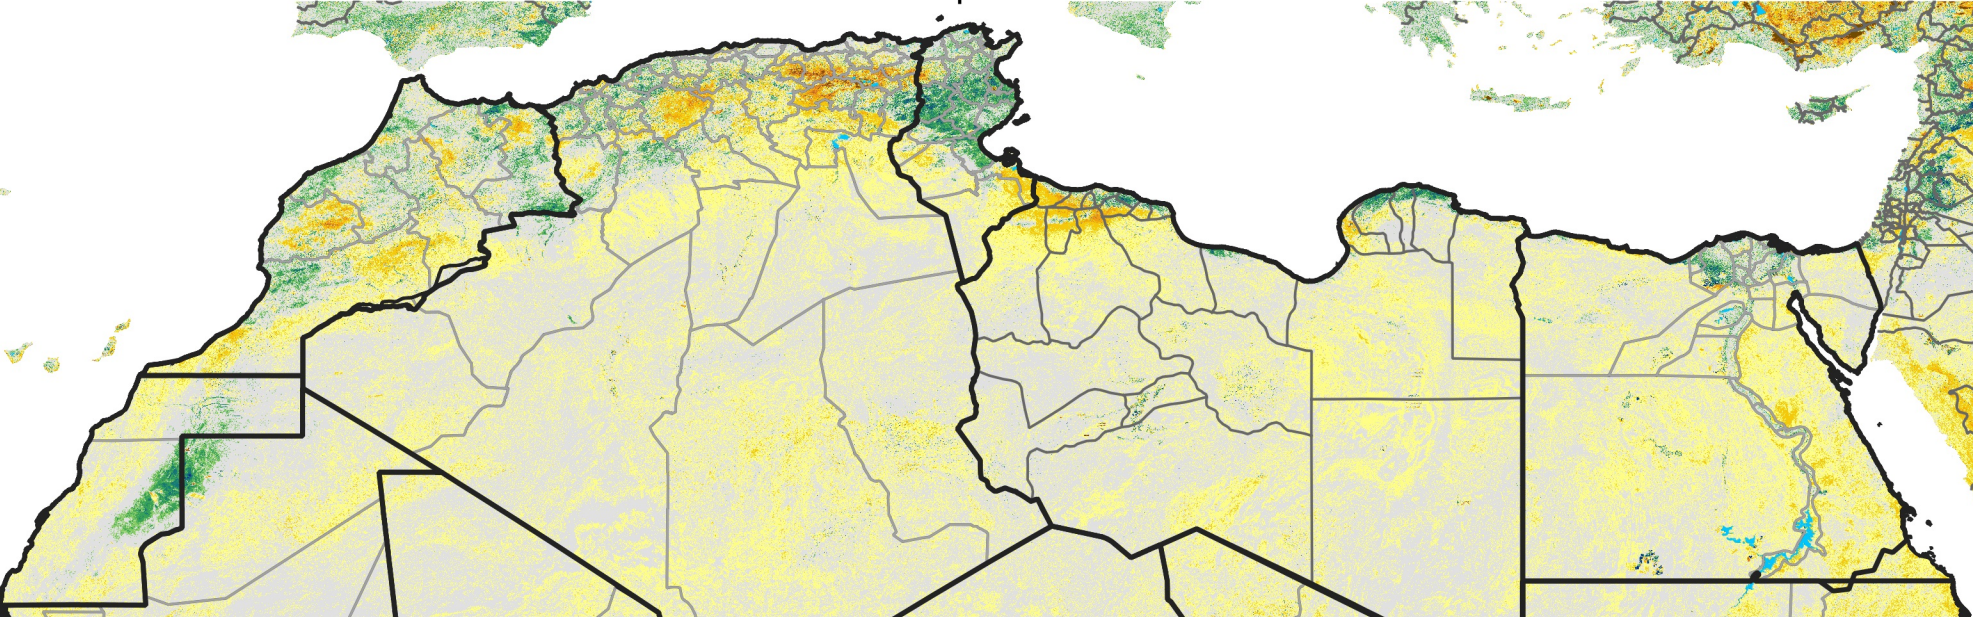

North Africa Percent of Mean NDVI

2017 / mean (2003 - 2022)
Period 11 / April 11 - 20, 2017

Percent of Normal