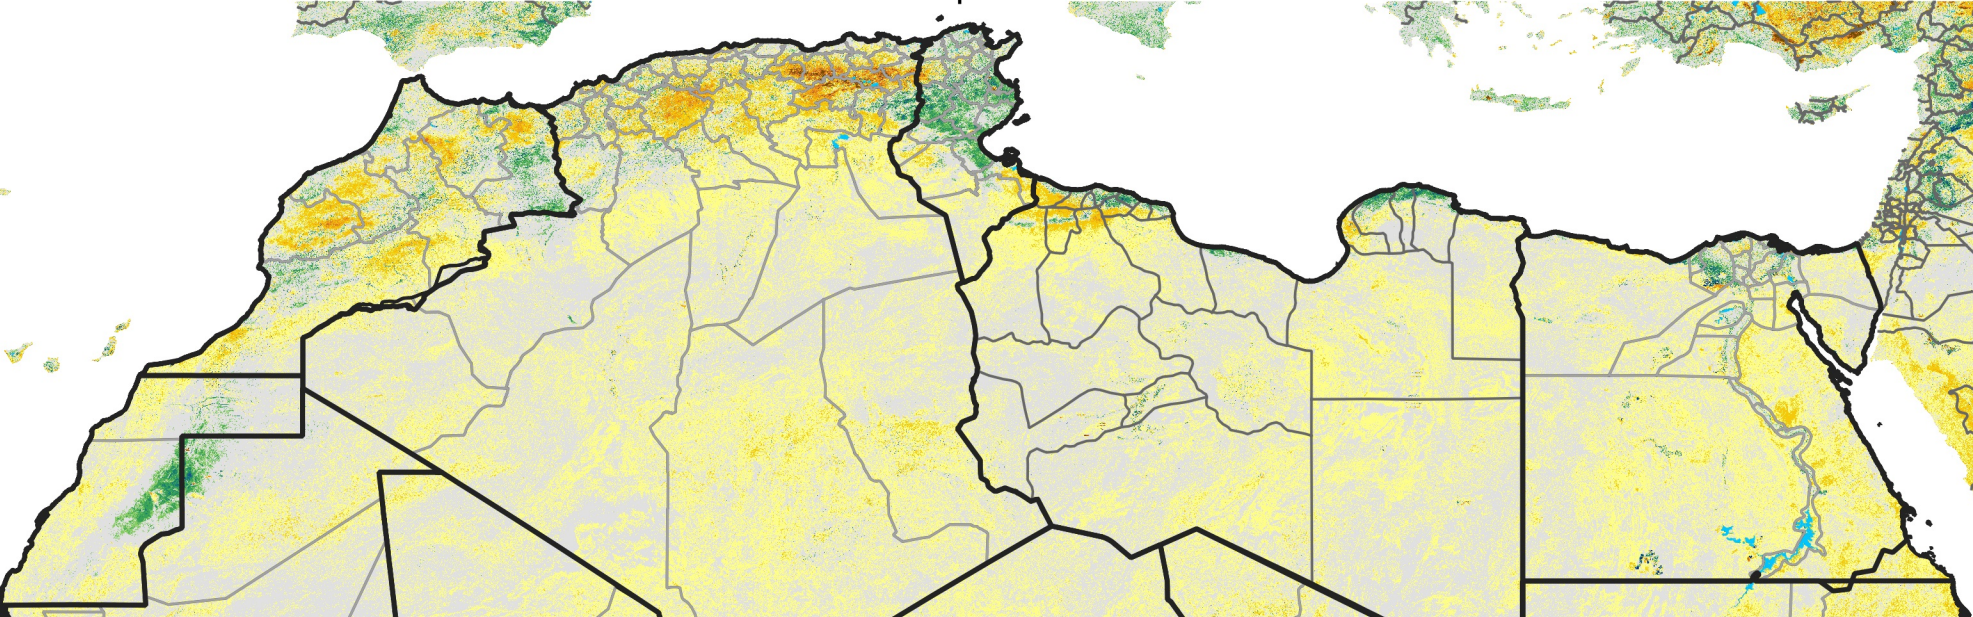

# North Africa Percent of Mean NDVI

2017 / mean (2003 - 2022)  
Period 12 / April 21 - 30, 2017