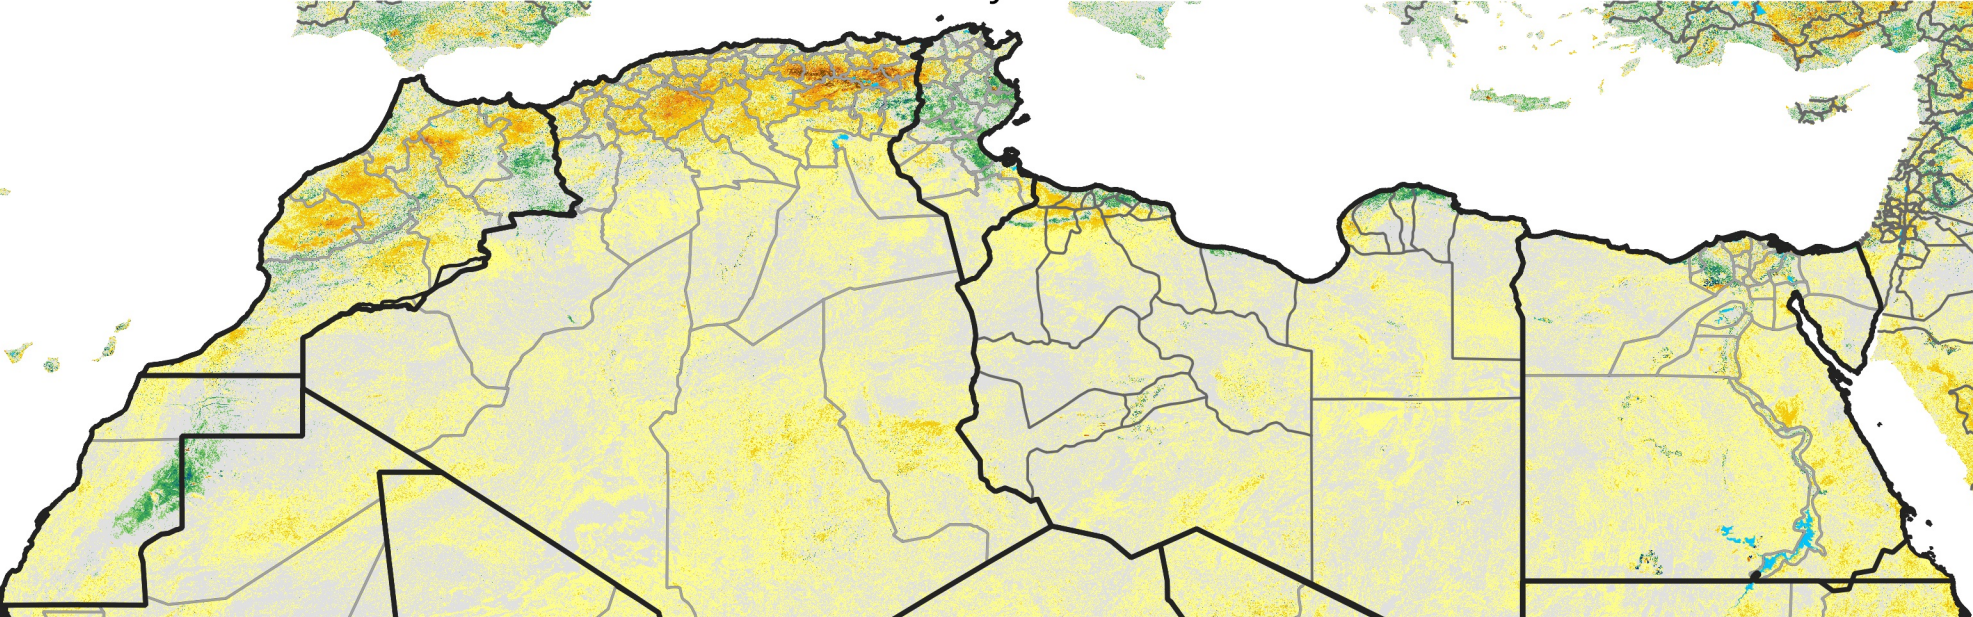

North Africa Percent of Mean NDVI

2017 / mean (2003 - 2022)
Period 13 / May 01 - 10, 2017

Percent of Normal