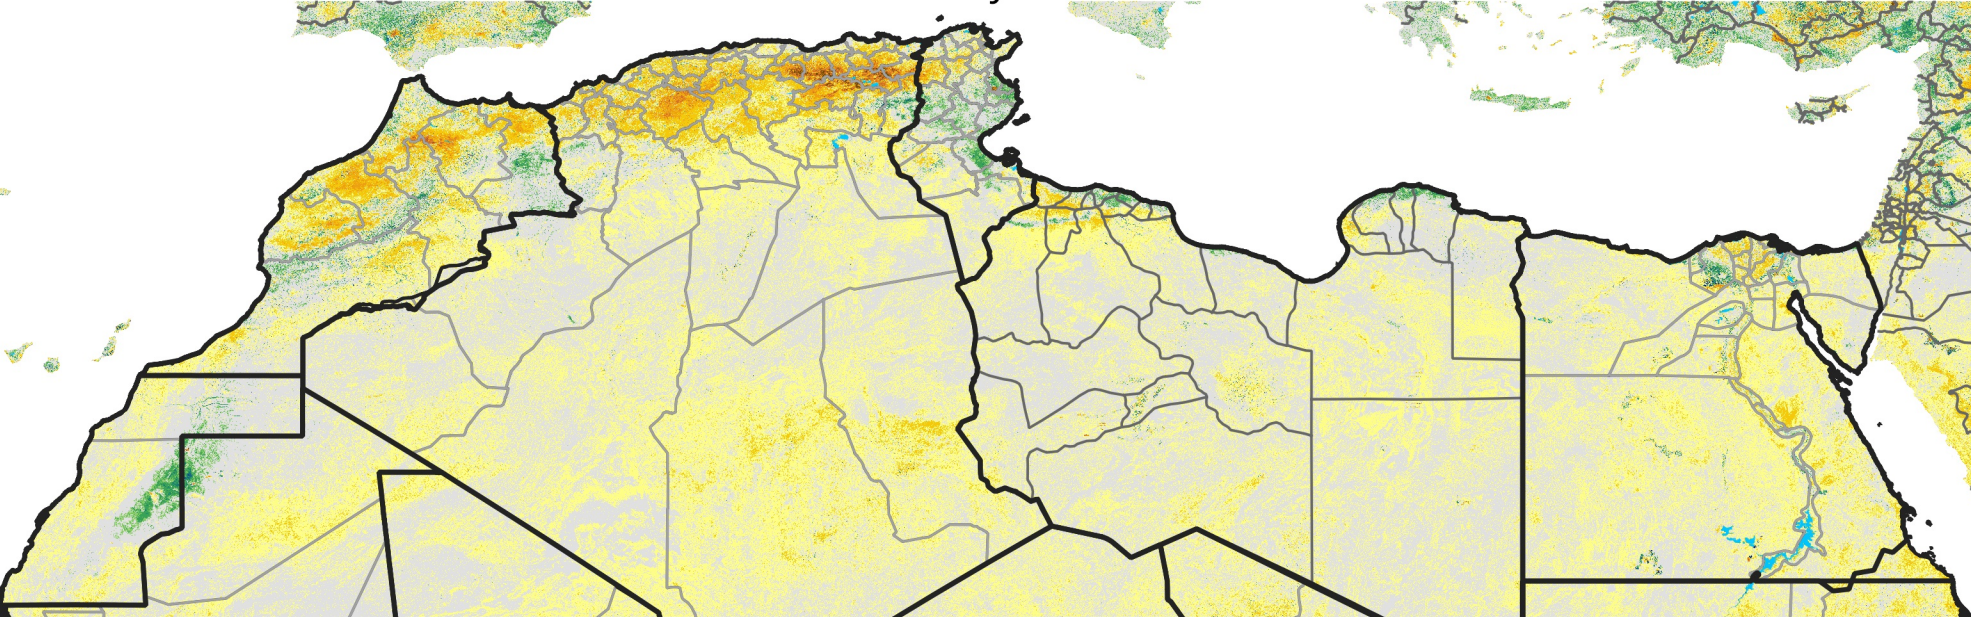

North Africa Percent of Mean NDVI

2017 / mean (2003 - 2022)
Period 14 / May 11 - 20, 2017

Percent of Normal