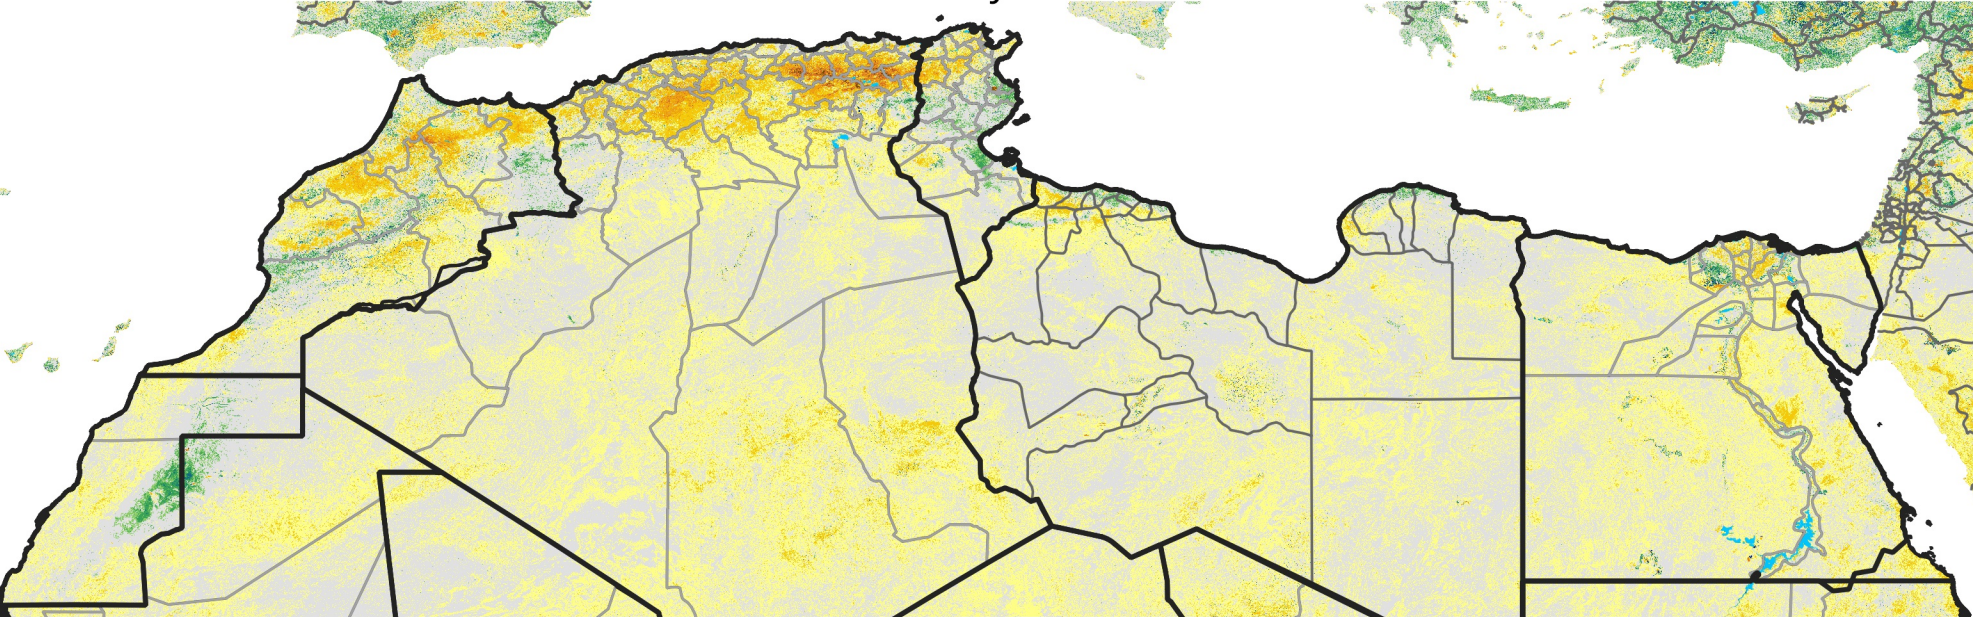

North Africa Percent of Mean NDVI

2017 / mean (2003 - 2022)
Period 15 / May 21 - 31, 2017

Percent of Normal