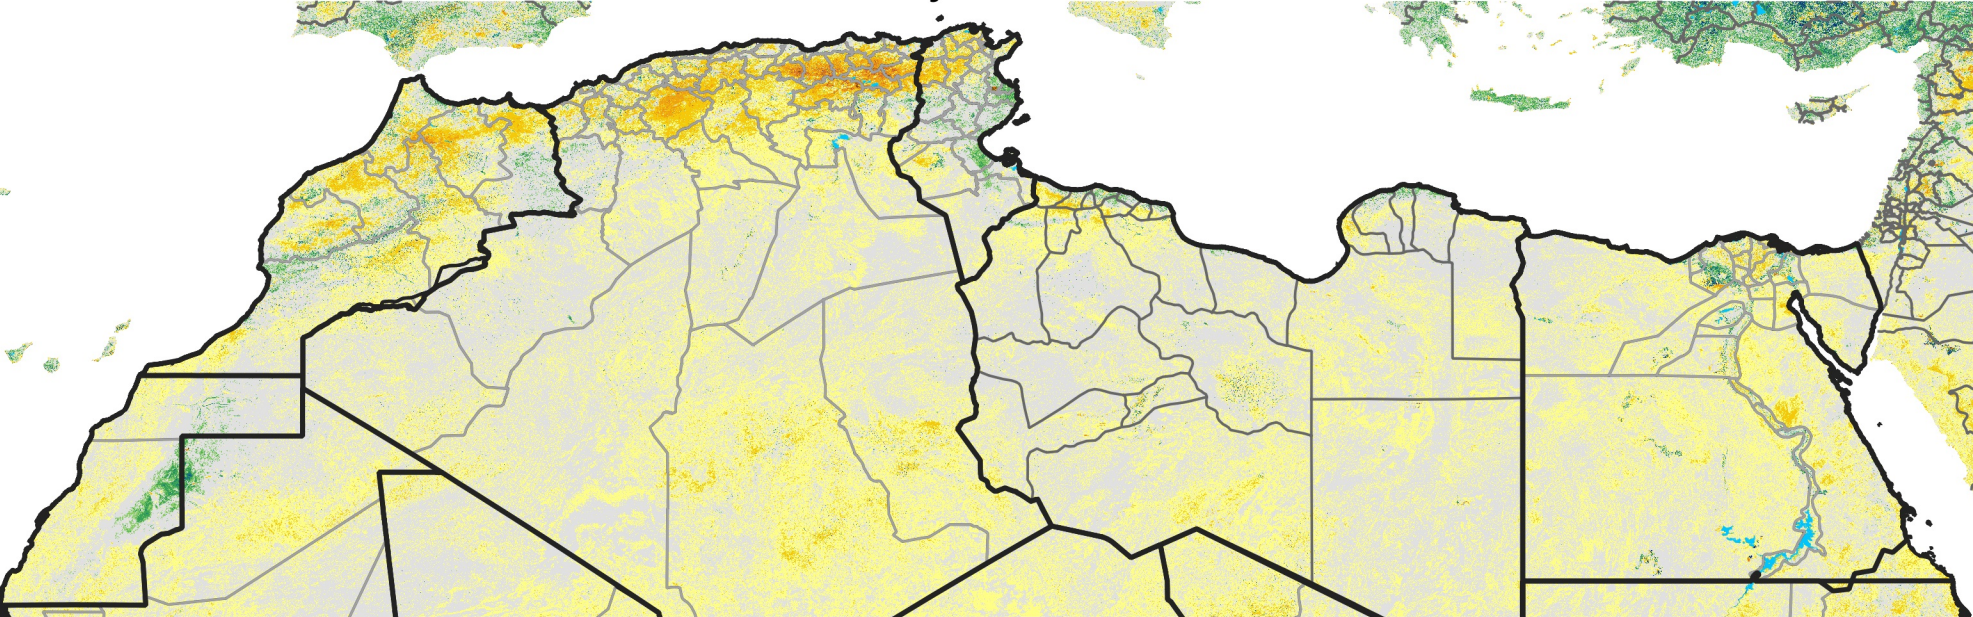

# North Africa Percent of Mean NDVI

2017 / mean (2003 - 2022)  
Period 16 / June 01 - 10, 2017