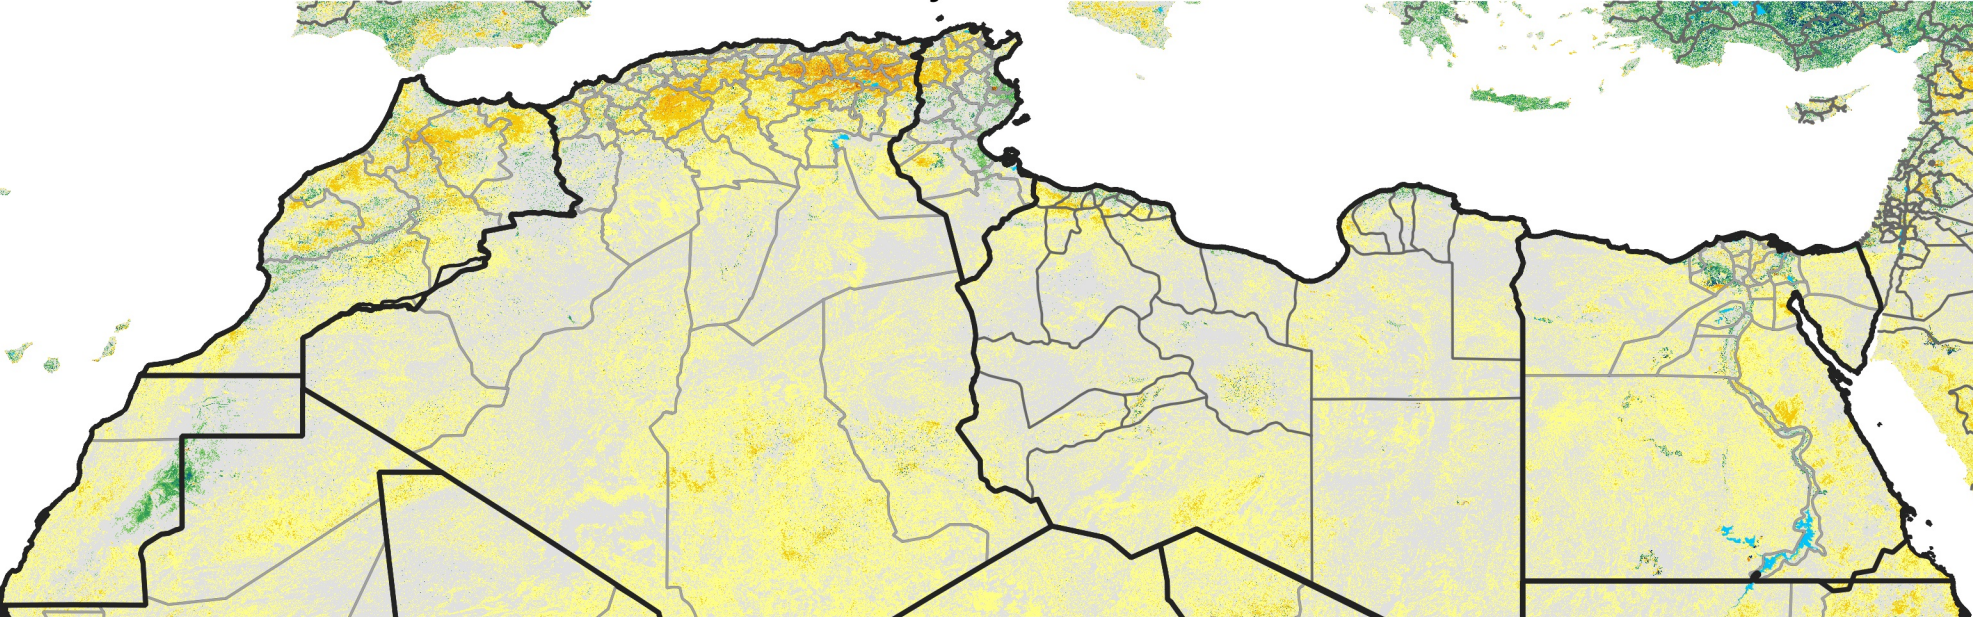

North Africa Percent of Mean NDVI

2017 / mean (2003 - 2022)
Period 17 / June 11 - 20, 2017

Percent of Normal