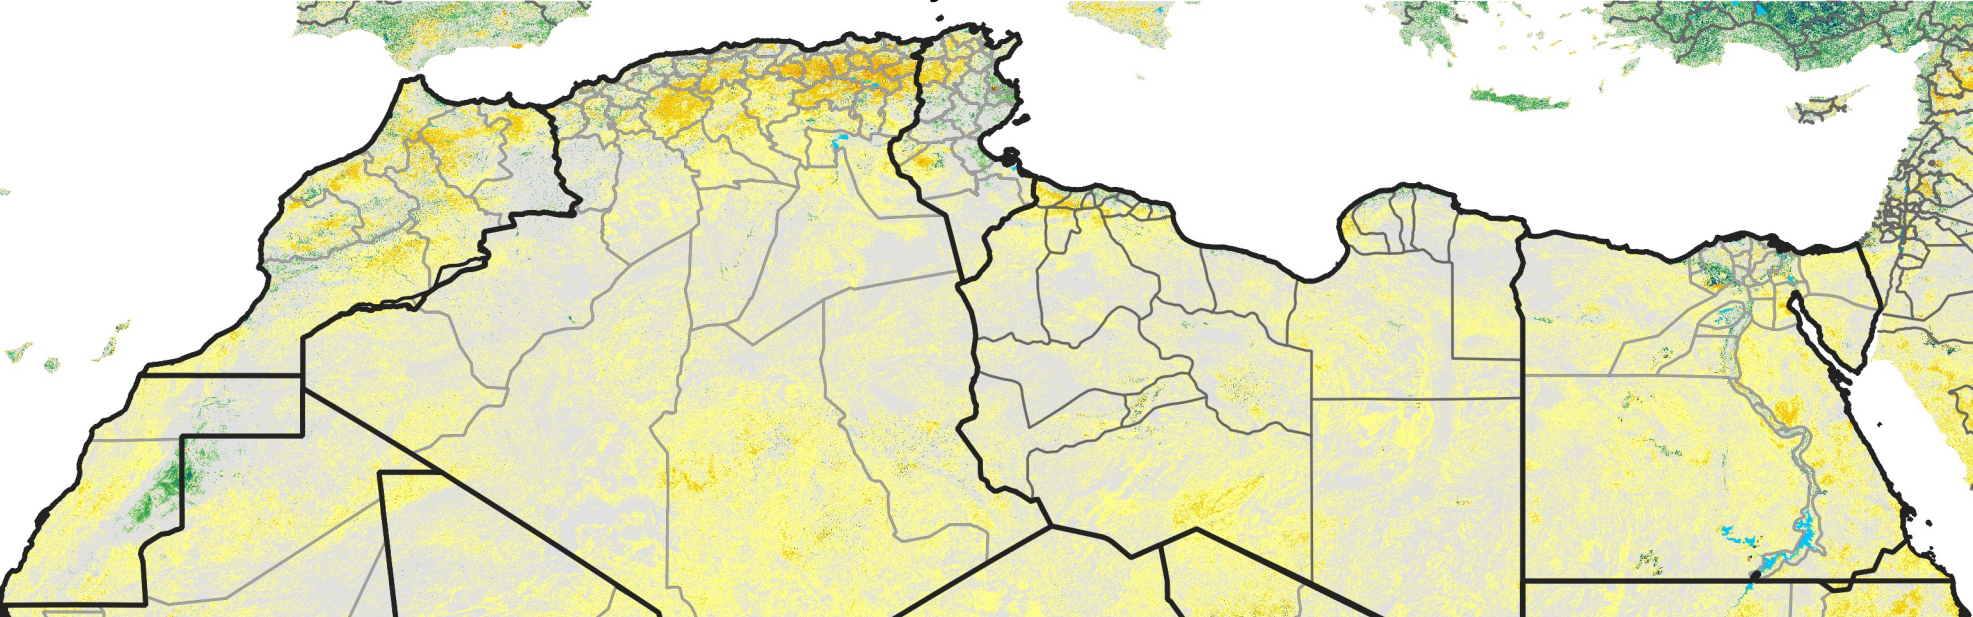

North Africa Percent of Mean NDVI

2017 / mean (2003 - 2022)
Period 18 / June 21 - 30, 2017

Percent of Normal