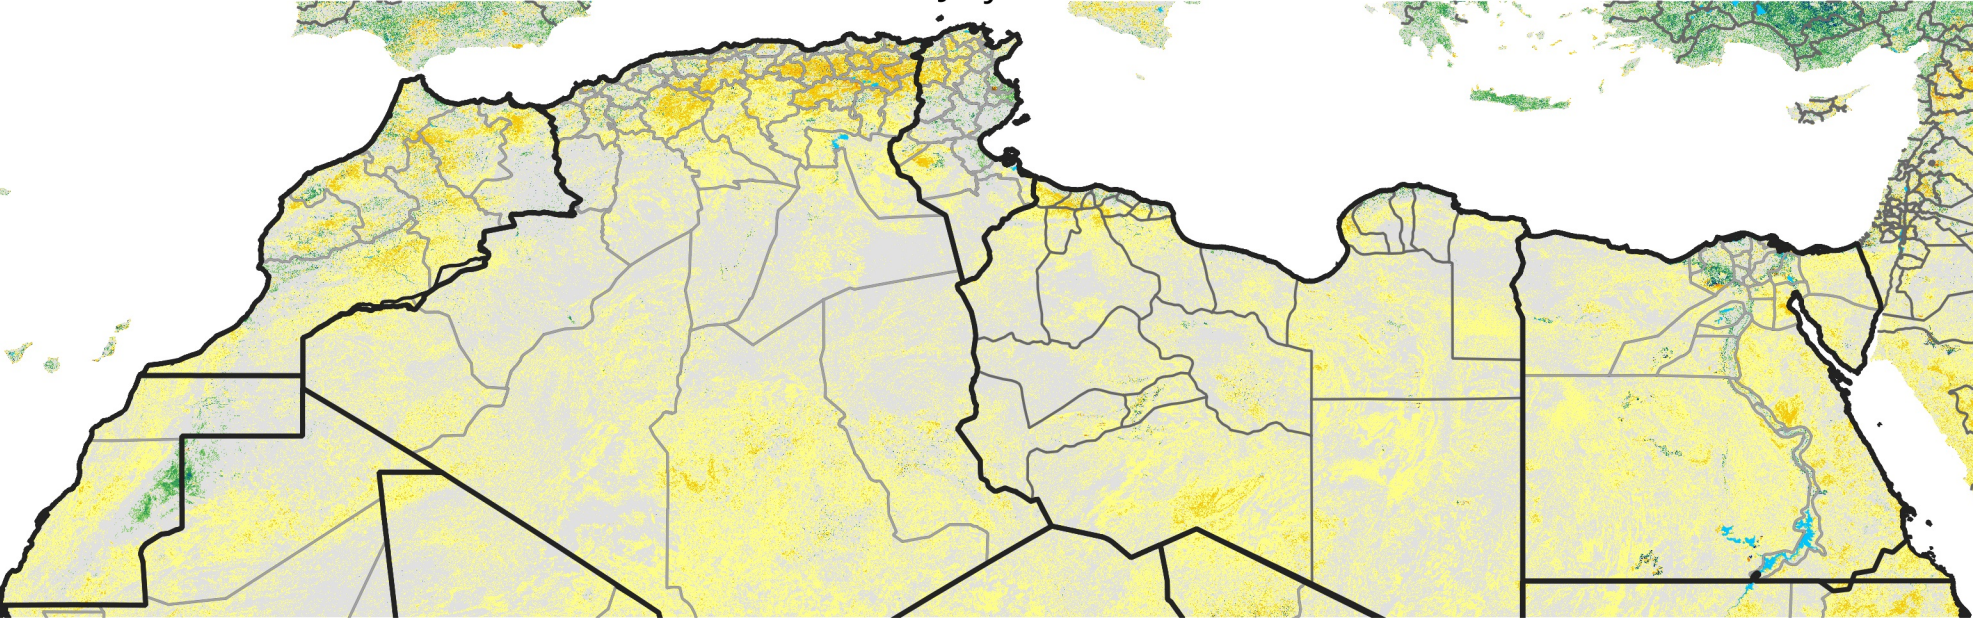

North Africa Percent of Mean NDVI

2017 / mean (2003 - 2022)
Period 19 / July 01 - 10, 2017

Percent of Normal