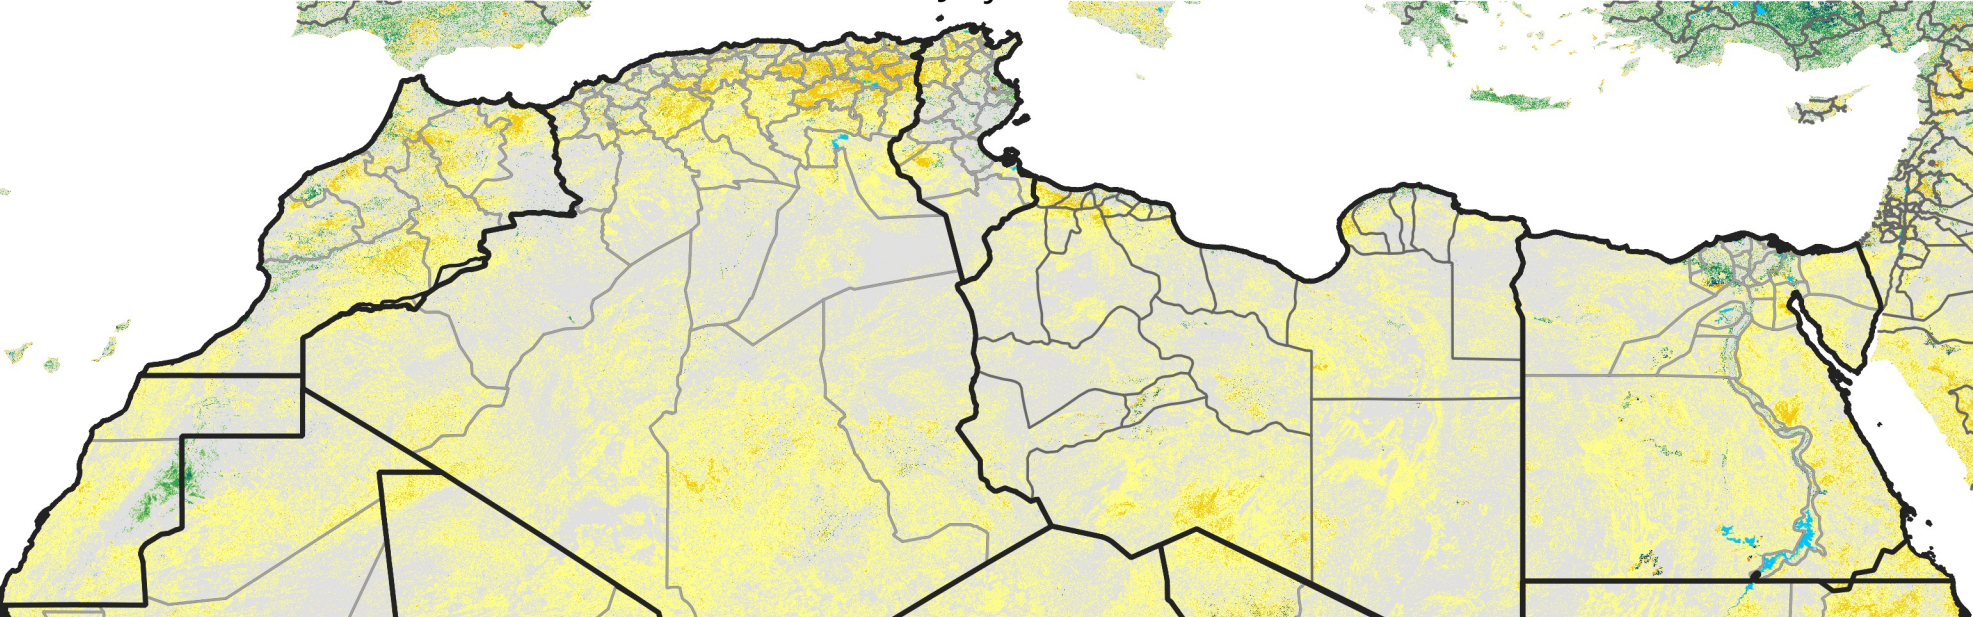

North Africa Percent of Mean NDVI

2017 / mean (2003 - 2022)
Period 20 / July 11 - 20, 2017

Percent of Normal