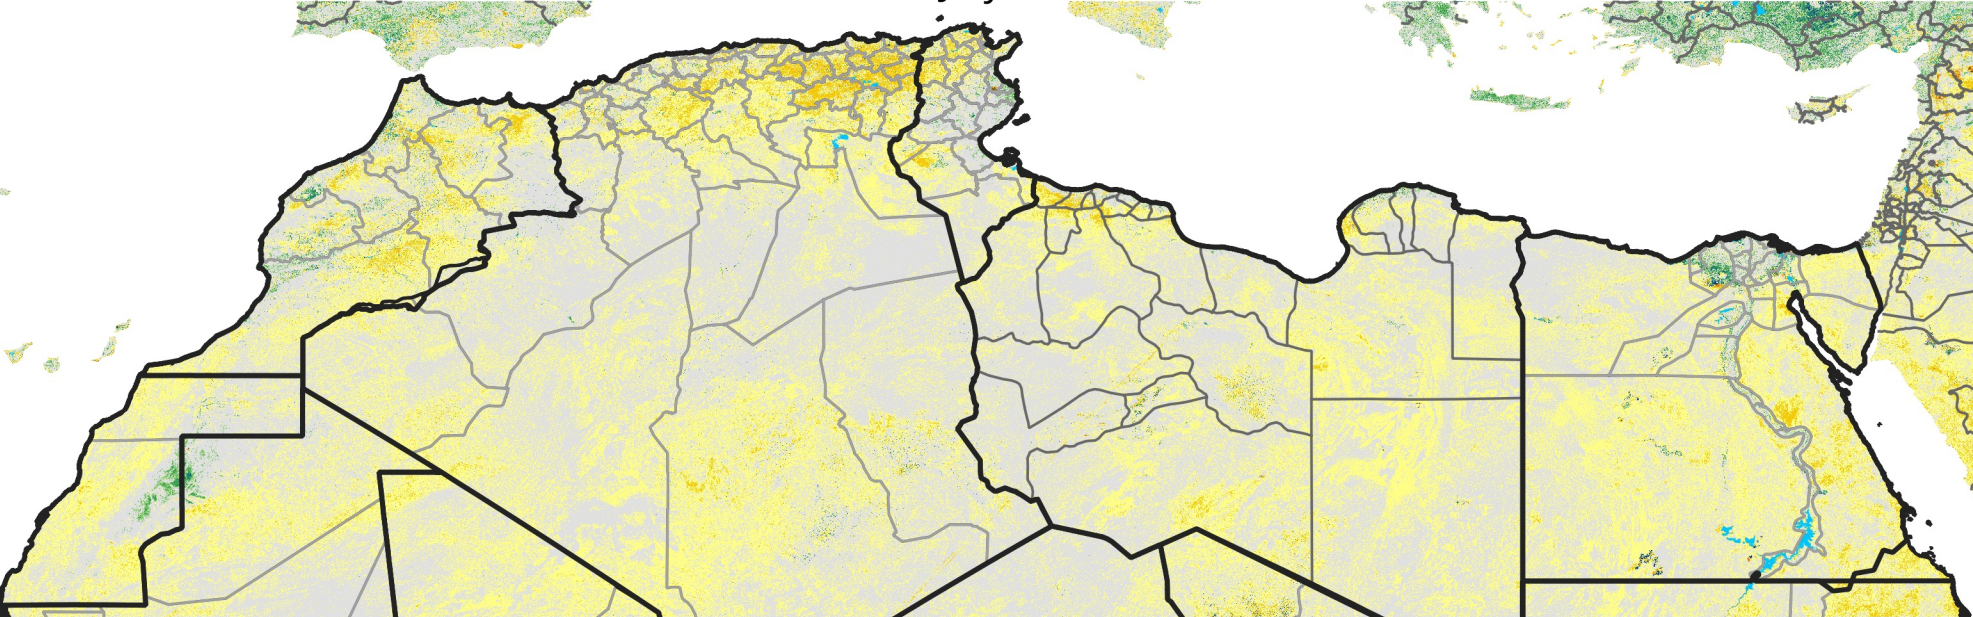

North Africa Percent of Mean NDVI

2017 / mean (2003 - 2022)
Period 21 / July 21 - 31, 2017

Percent of Normal