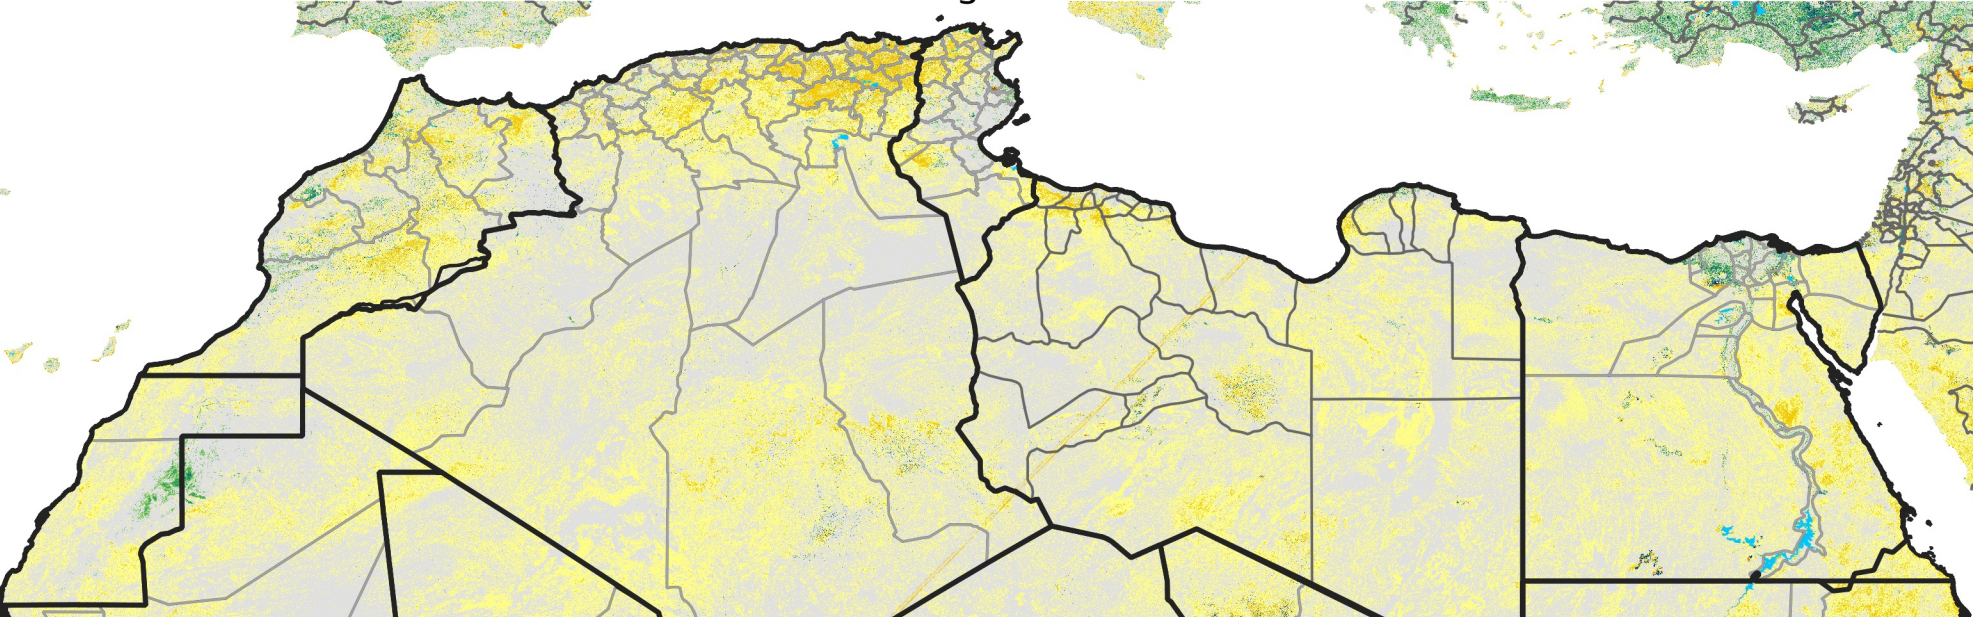

North Africa Percent of Mean NDVI

2017 / mean (2003 - 2022)
Period 22 / August 01 - 10, 2017

Percent of Normal