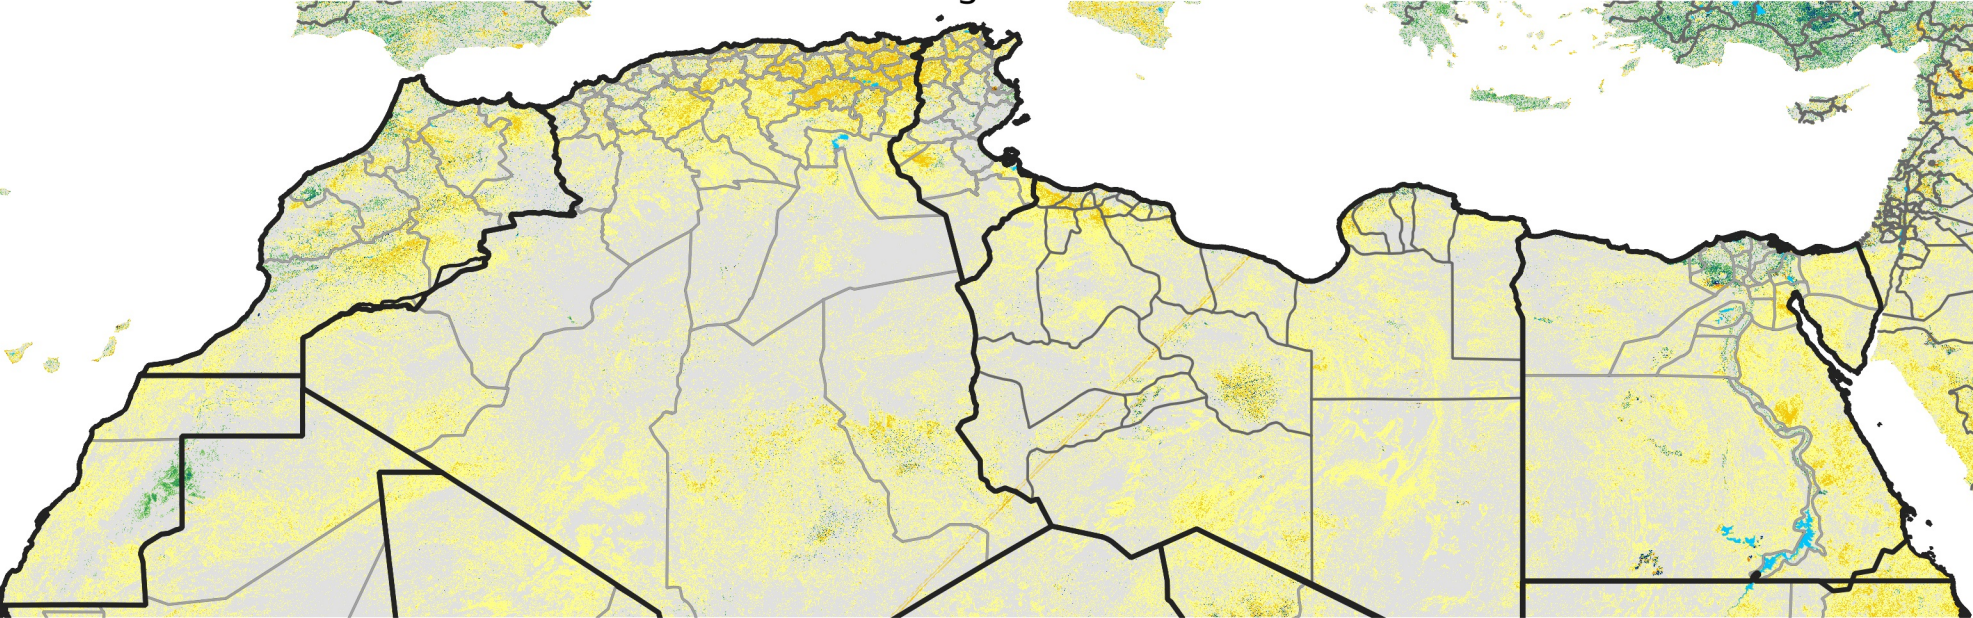

North Africa Percent of Mean NDVI

2017 / mean (2003 - 2022)
Period 23 / August 11 - 20, 2017

Percent of Normal