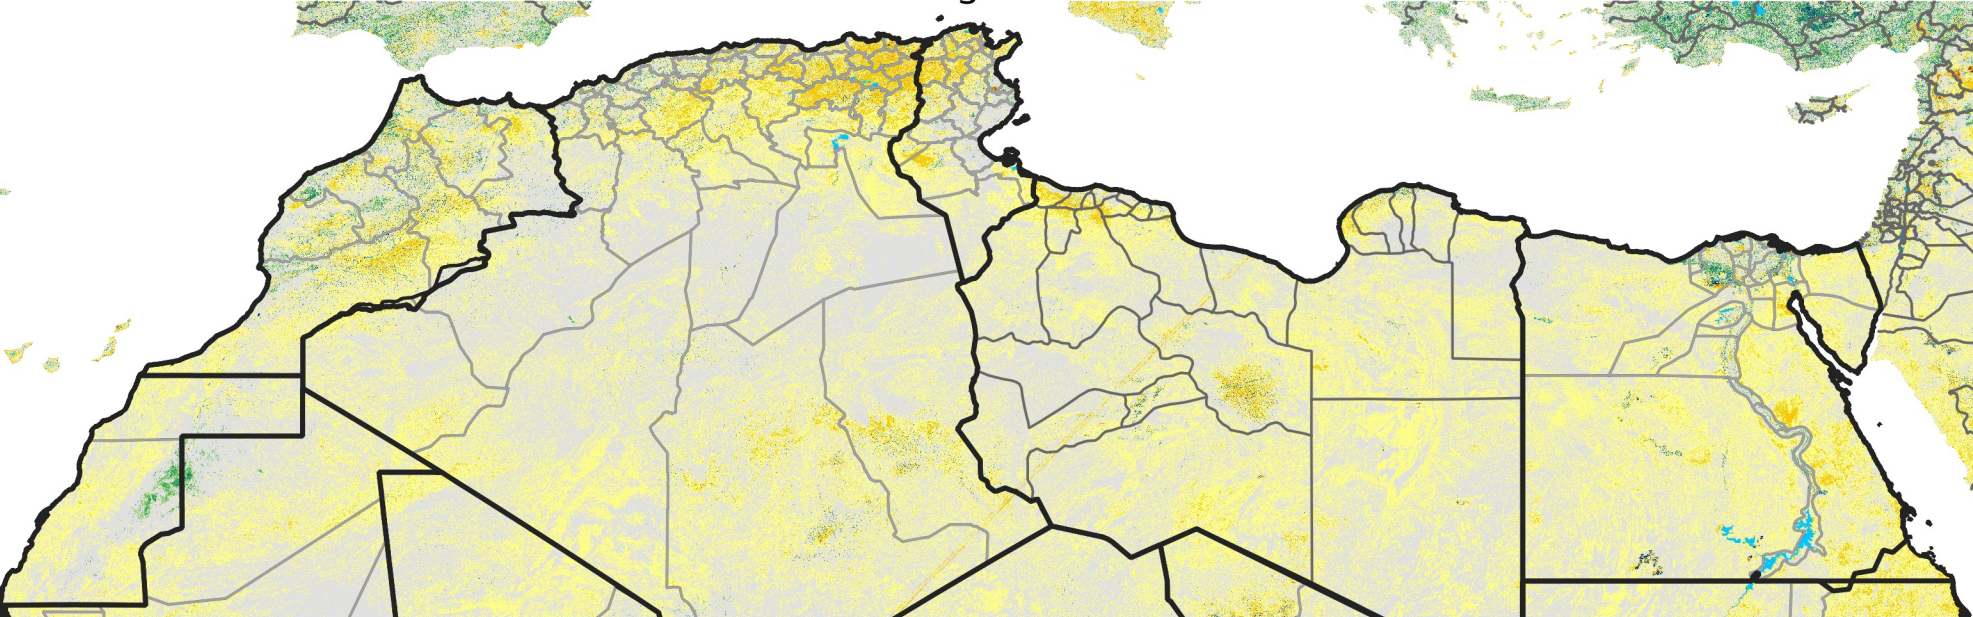

# North Africa Percent of Mean NDVI

2017 / mean (2003 - 2022)  
Period 24 / August 21 - 31, 2017