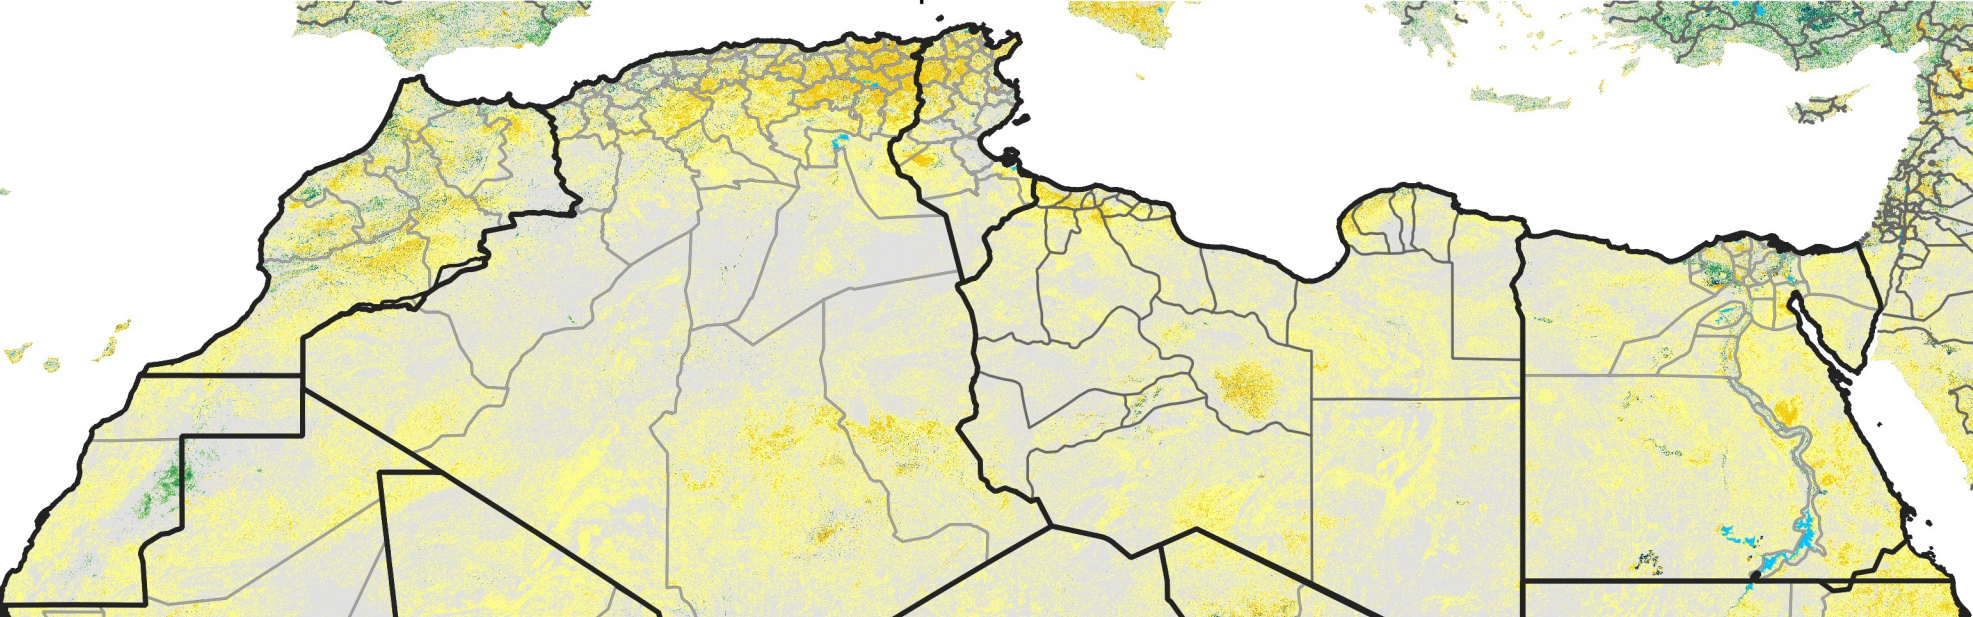

# North Africa Percent of Mean NDVI

2017 / mean (2003 - 2022)  
Period 25 / September 01 - 10, 2017