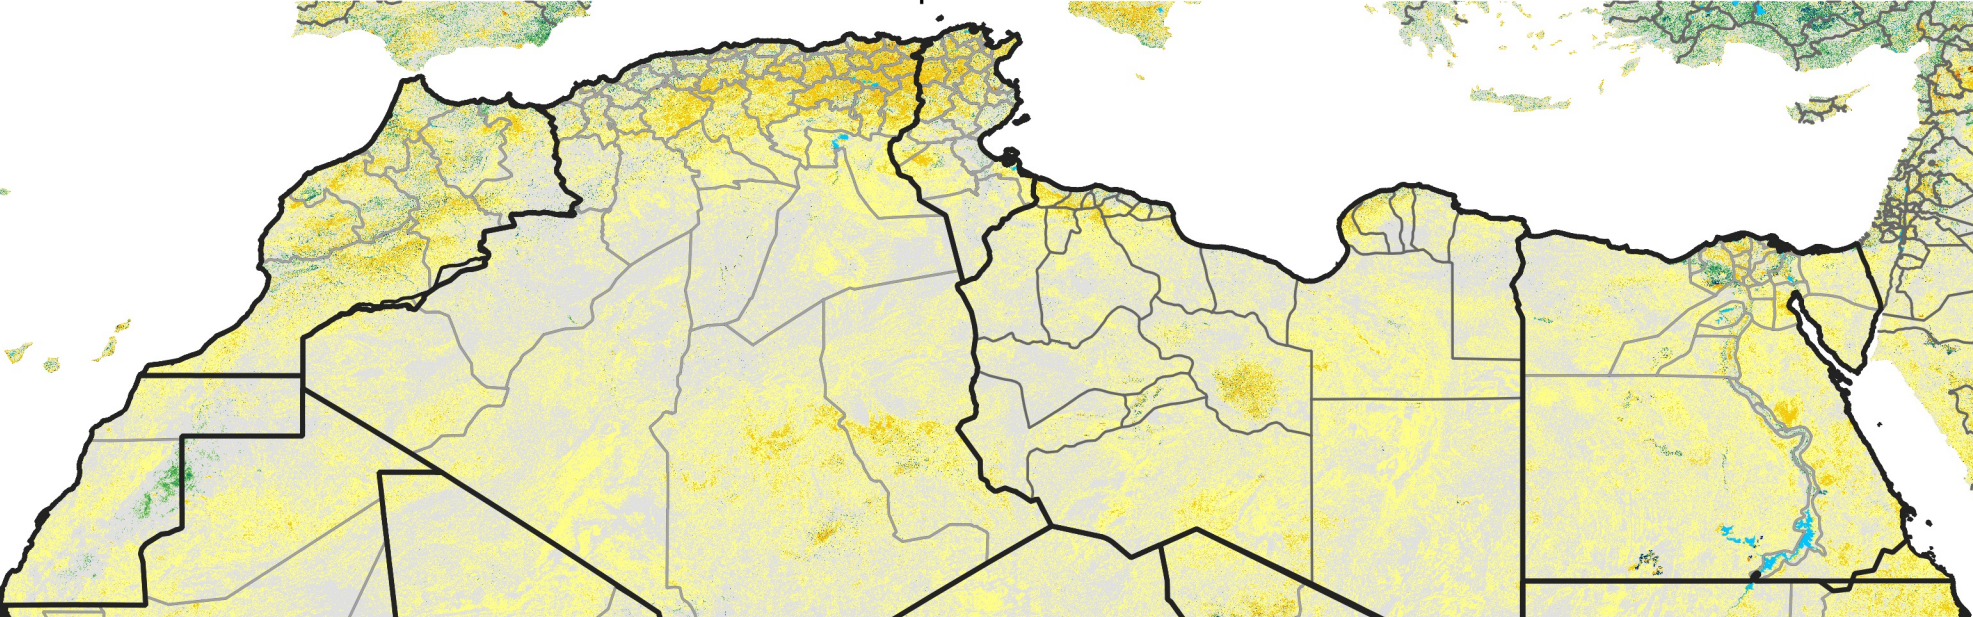

North Africa Percent of Mean NDVI

2017 / mean (2003 - 2022)
Period 26 / September 11 - 20, 2017

Percent of Normal