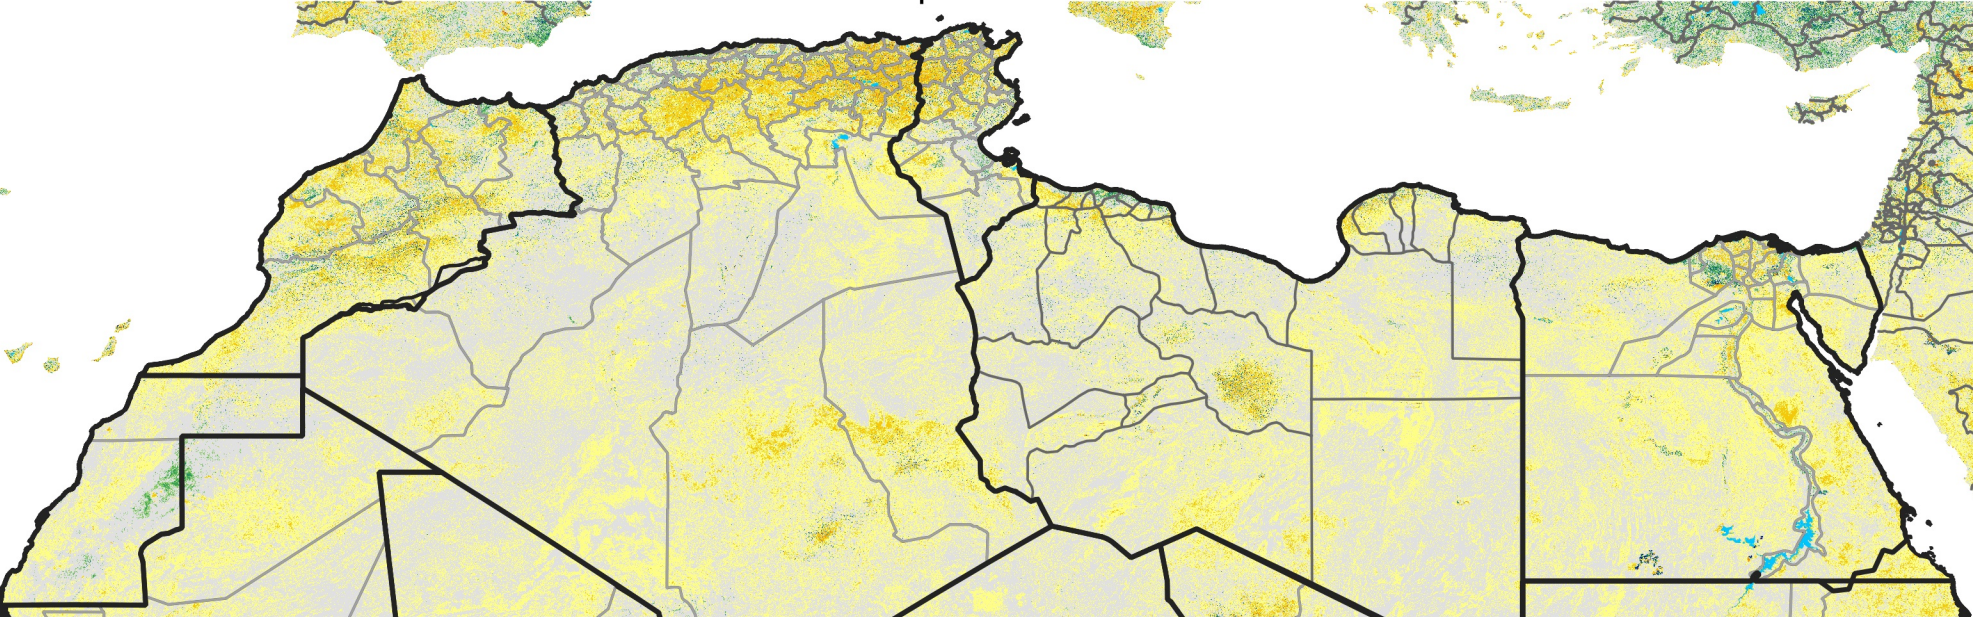

North Africa Percent of Mean NDVI

2017 / mean (2003 - 2022)
Period 27 / September 21 - 30, 2017

Percent of Normal