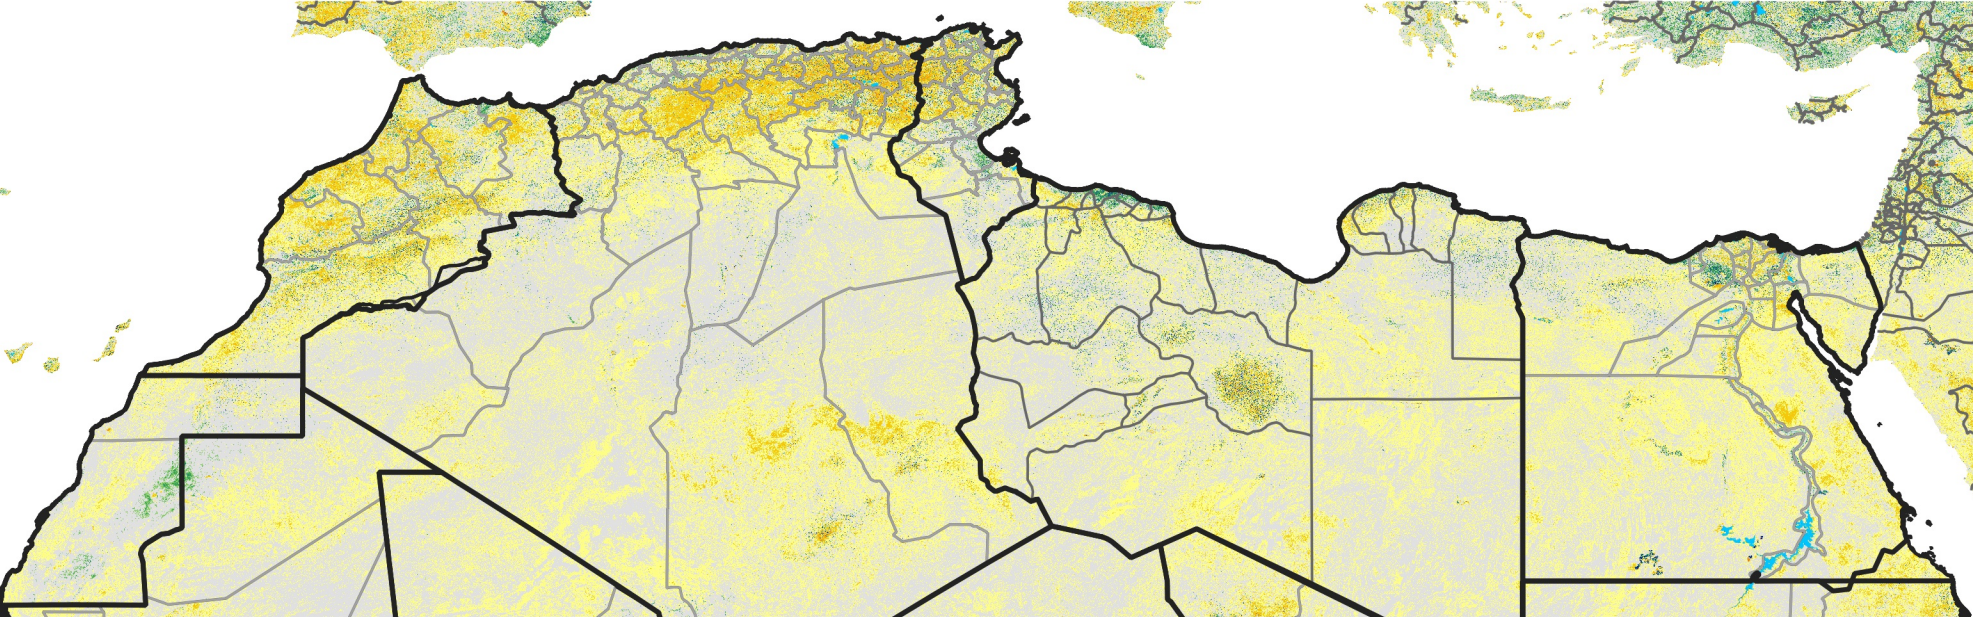

North Africa Percent of Mean NDVI

2017 / mean (2003 - 2022)
Period 28 / October 01 - 10, 2017

Percent of Normal