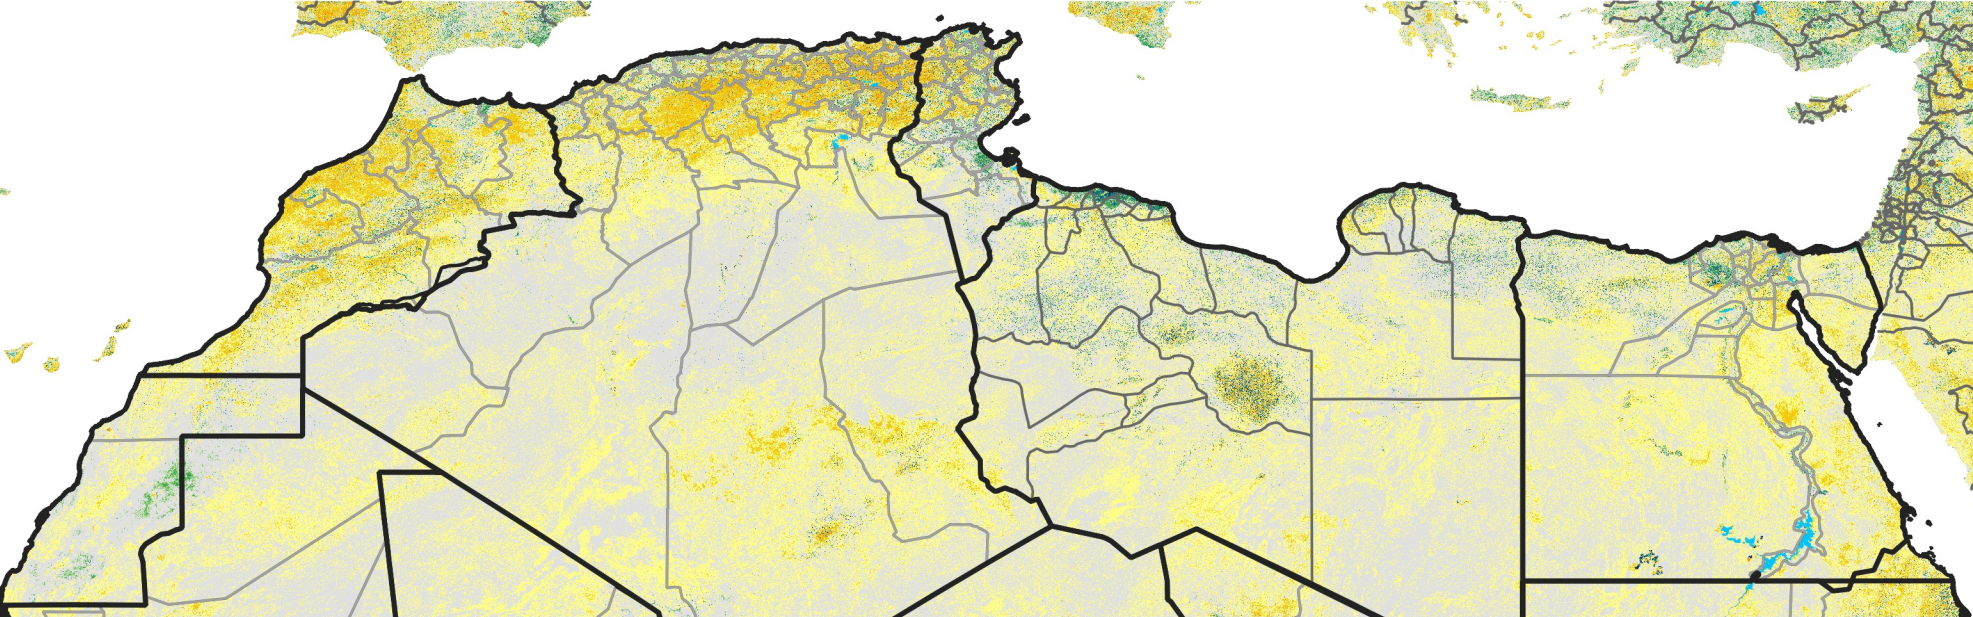

North Africa Percent of Mean NDVI

2017 / mean (2003 - 2022)
Period 29 / October 11 - 20, 2017

Percent of Normal