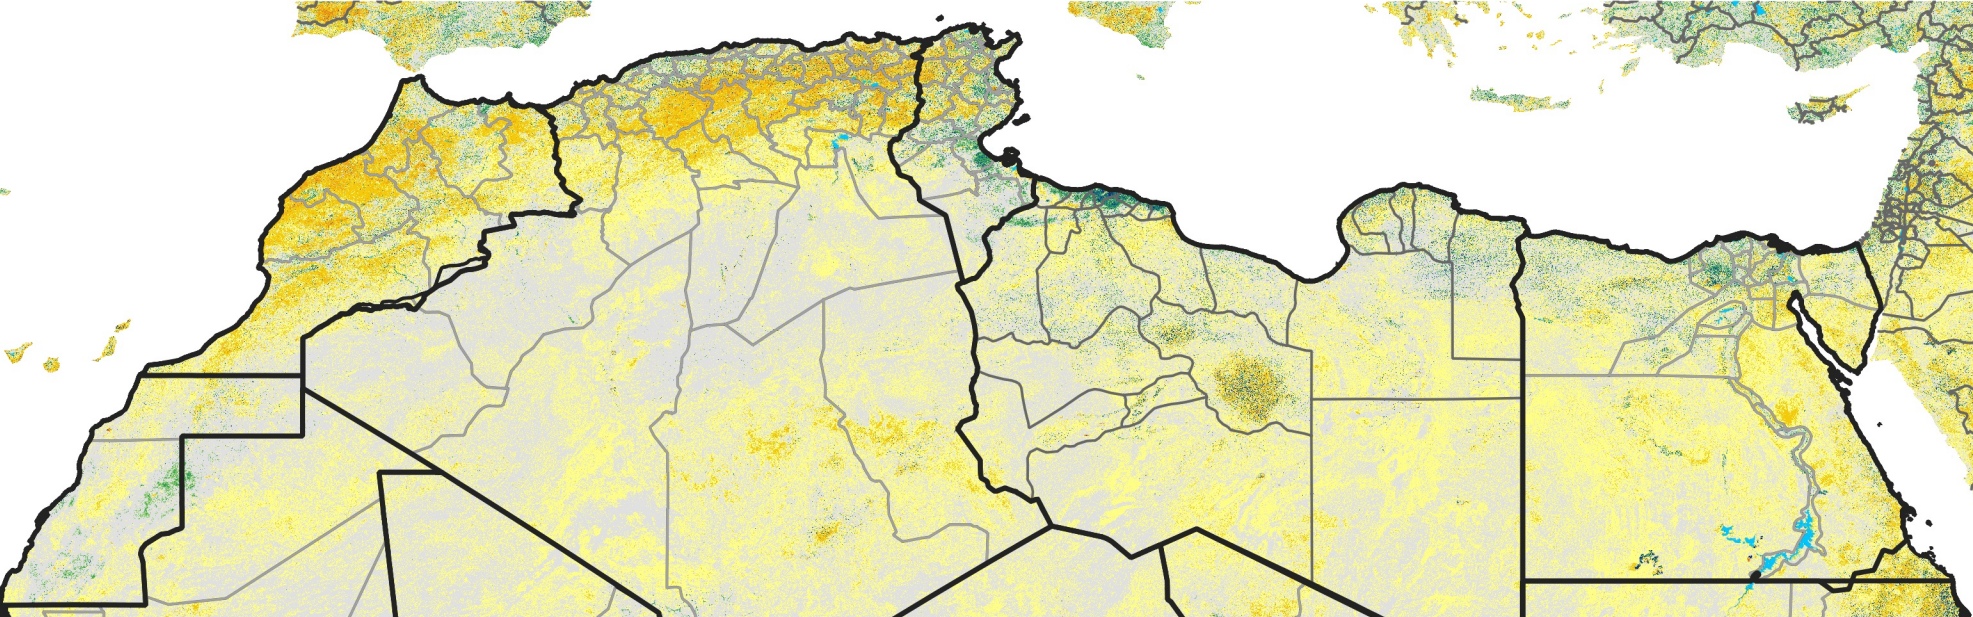

North Africa Percent of Mean NDVI

2017 / mean (2003 - 2022)
Period 30 / October 21 - 31, 2017

Percent of Normal