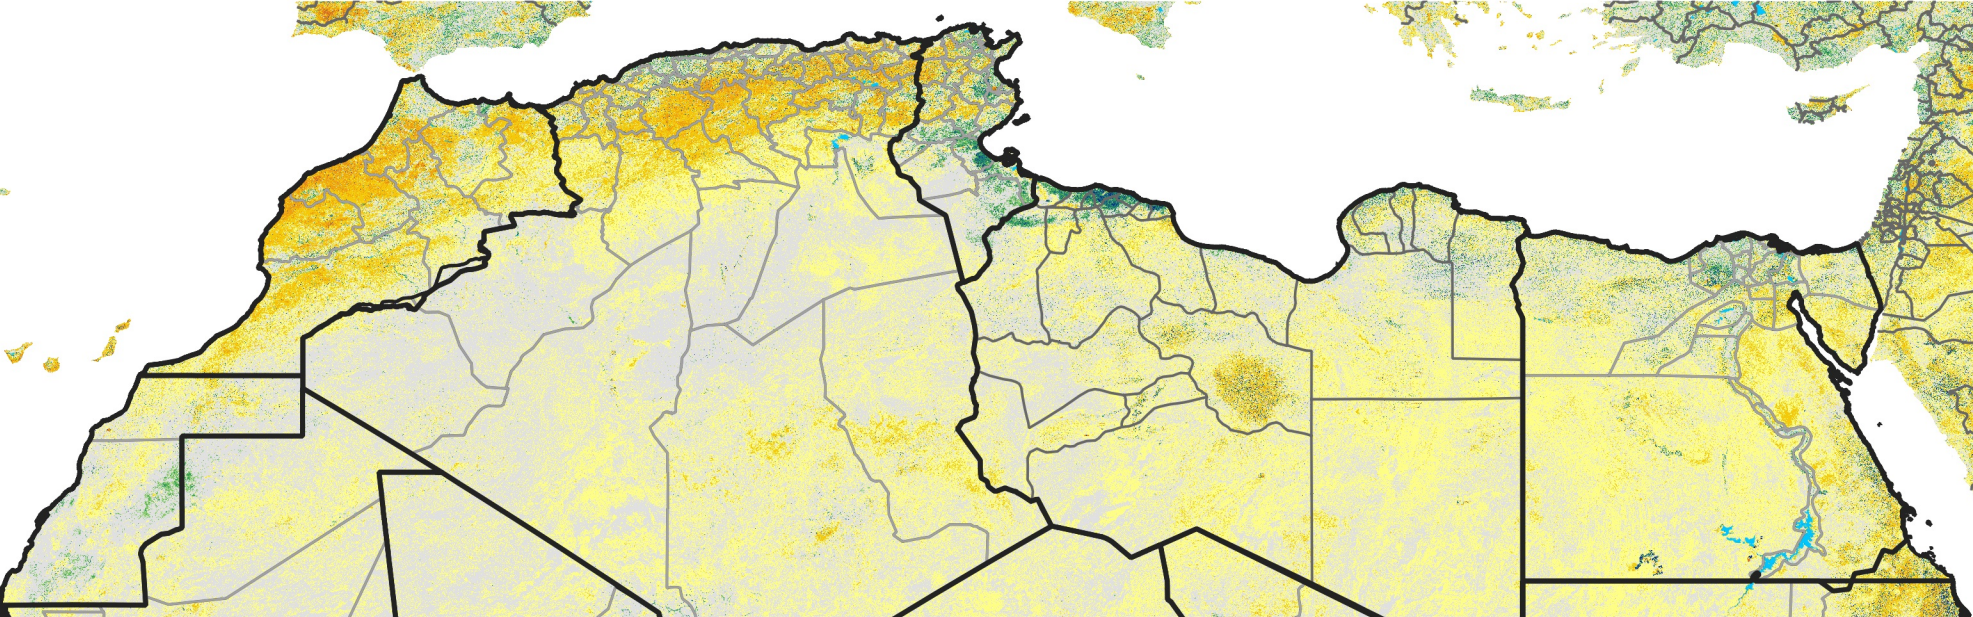

North Africa Percent of Mean NDVI

2017 / mean (2003 - 2022)
Period 31 / November 01 - 10, 2017

Percent of Normal