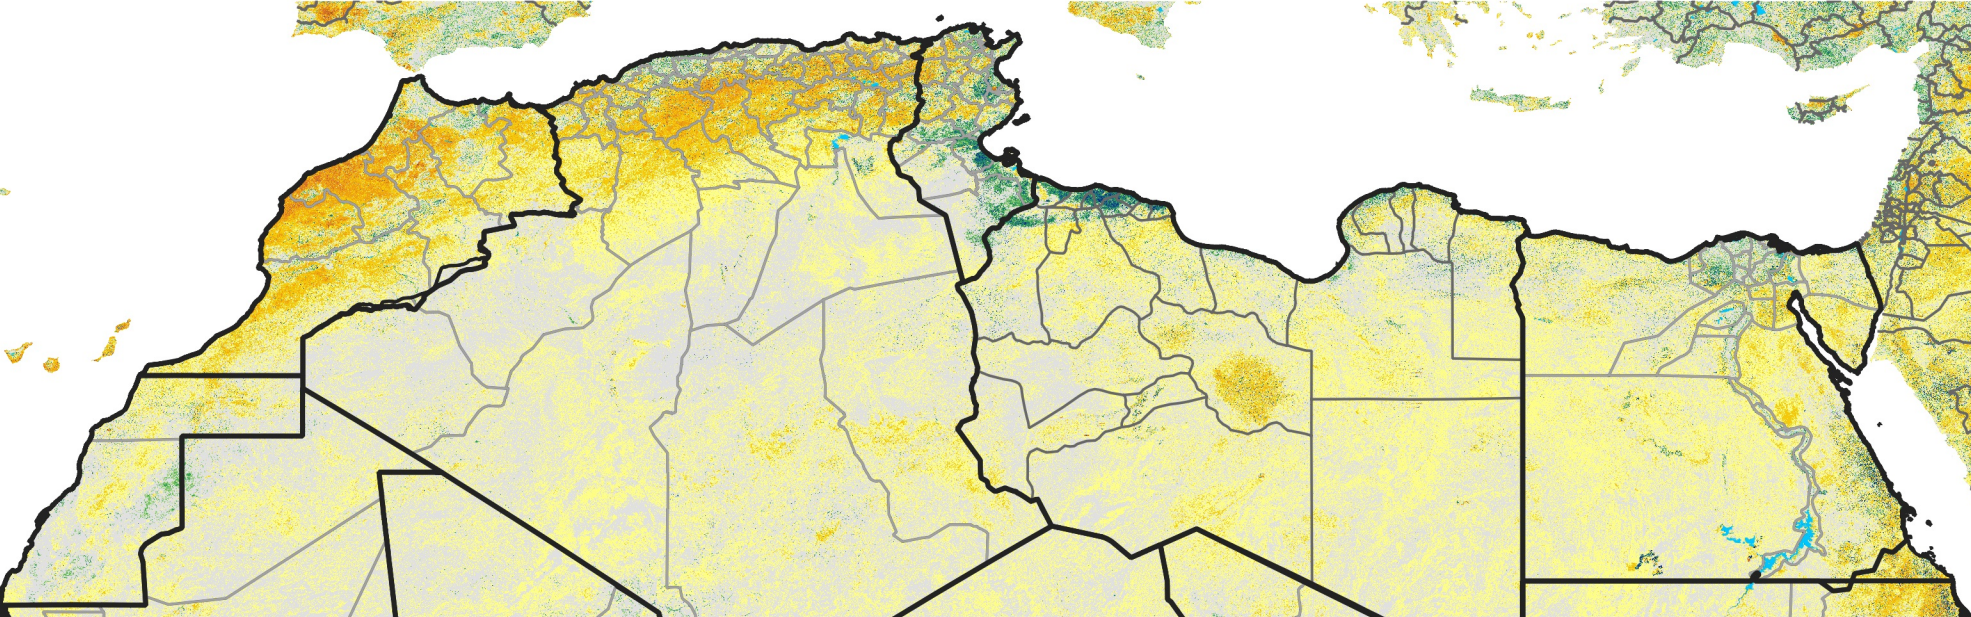

North Africa Percent of Mean NDVI

2017 / mean (2003 - 2022)
Period 32 / November 11 - 20, 2017

Percent of Normal