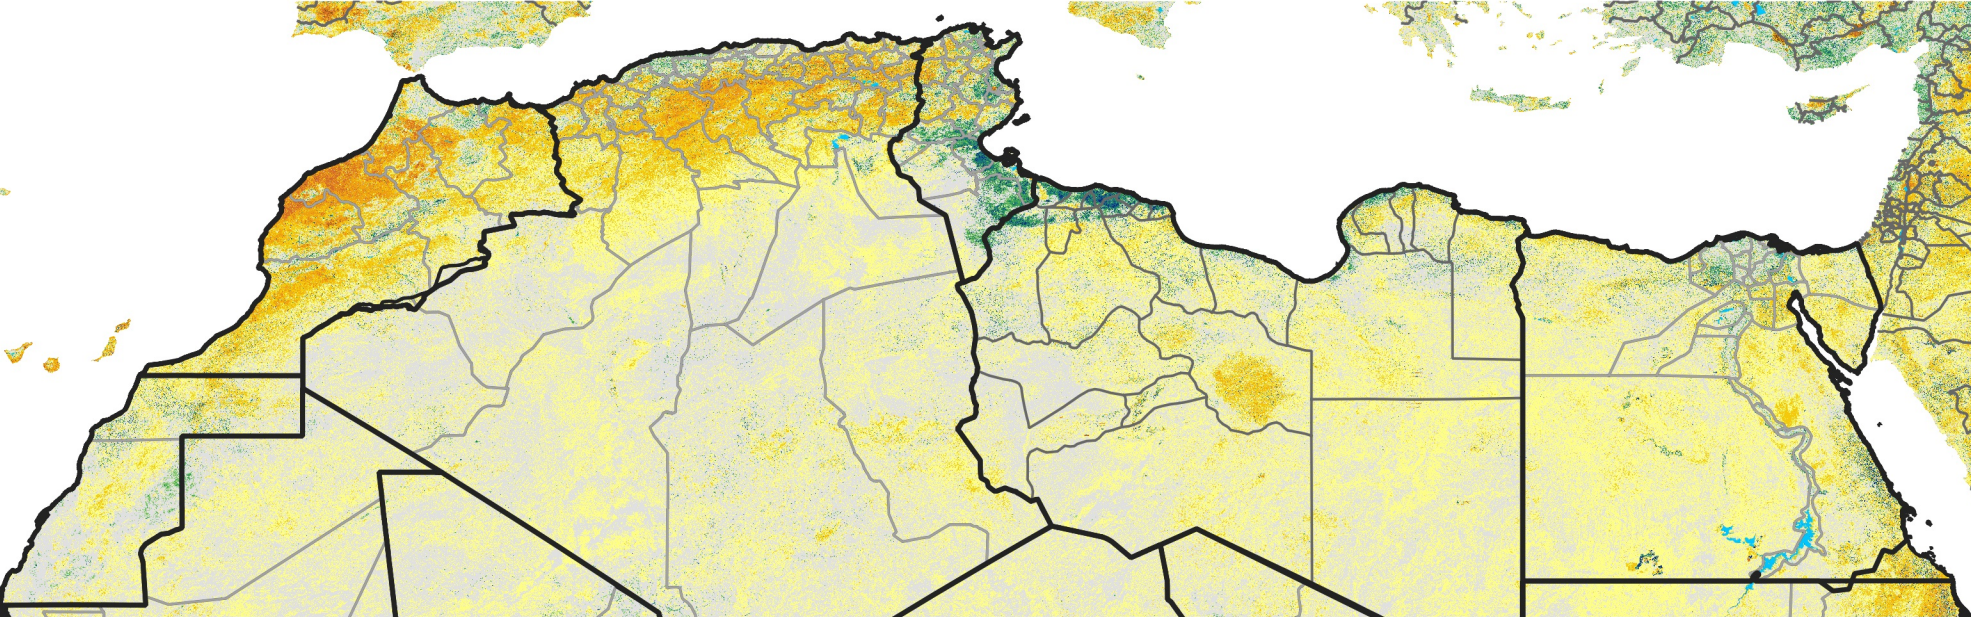

North Africa Percent of Mean NDVI

2017 / mean (2003 - 2022)
Period 33 / November 21 - 30, 2017

Percent of Normal