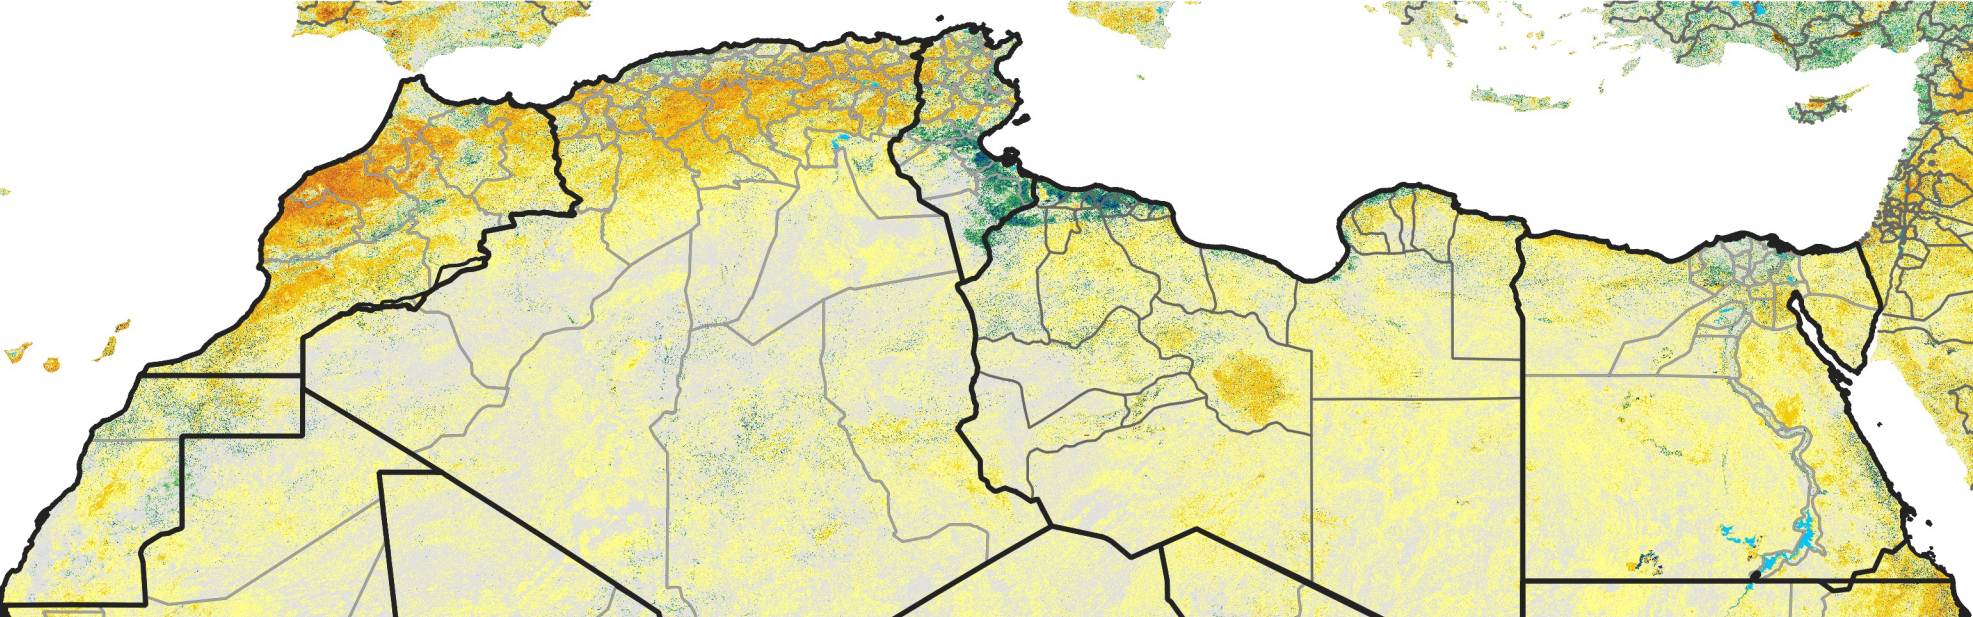

# North Africa Percent of Mean NDVI

2017 / mean (2003 - 2022)  
Period 34 / December 01 - 10, 2017