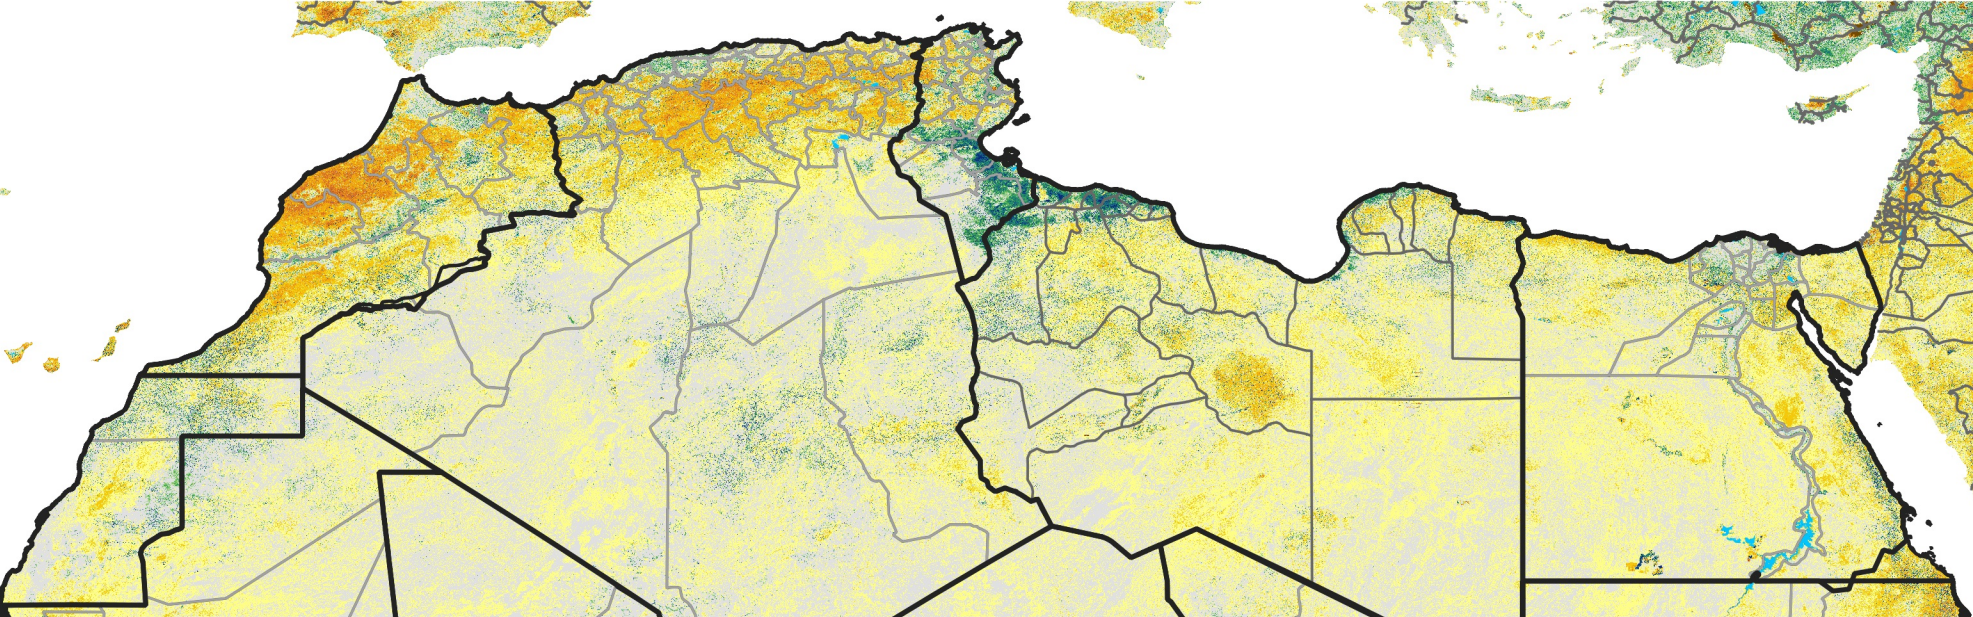

North Africa Percent of Mean NDVI

2017 / mean (2003 - 2022)
Period 35 / December 11 - 20, 2017

Percent of Normal