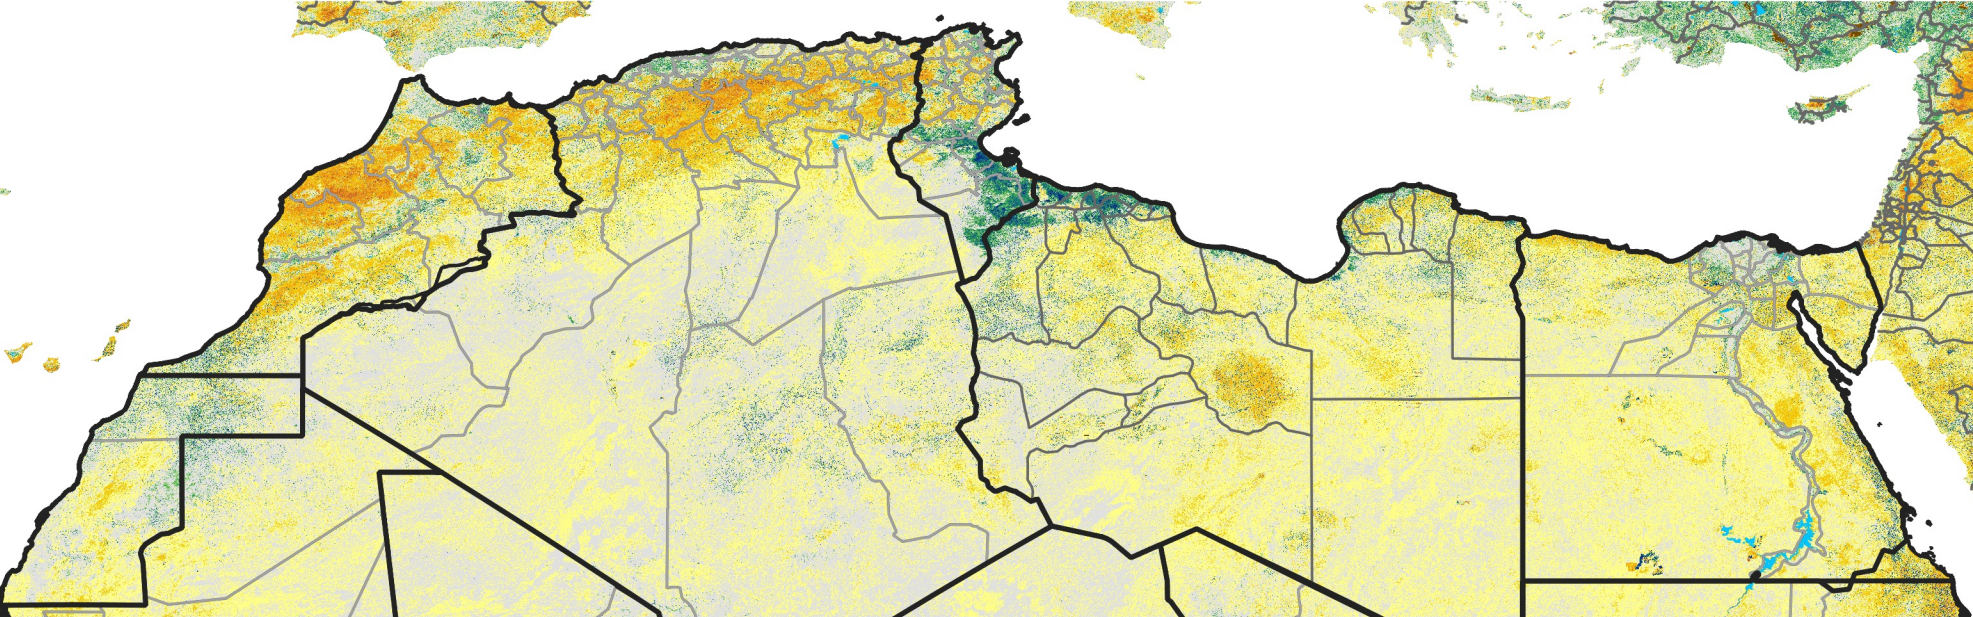

North Africa Percent of Mean NDVI

2017 / mean (2003 - 2022)

Period 36 / December 21 - 31, 2017

Percent of Normal