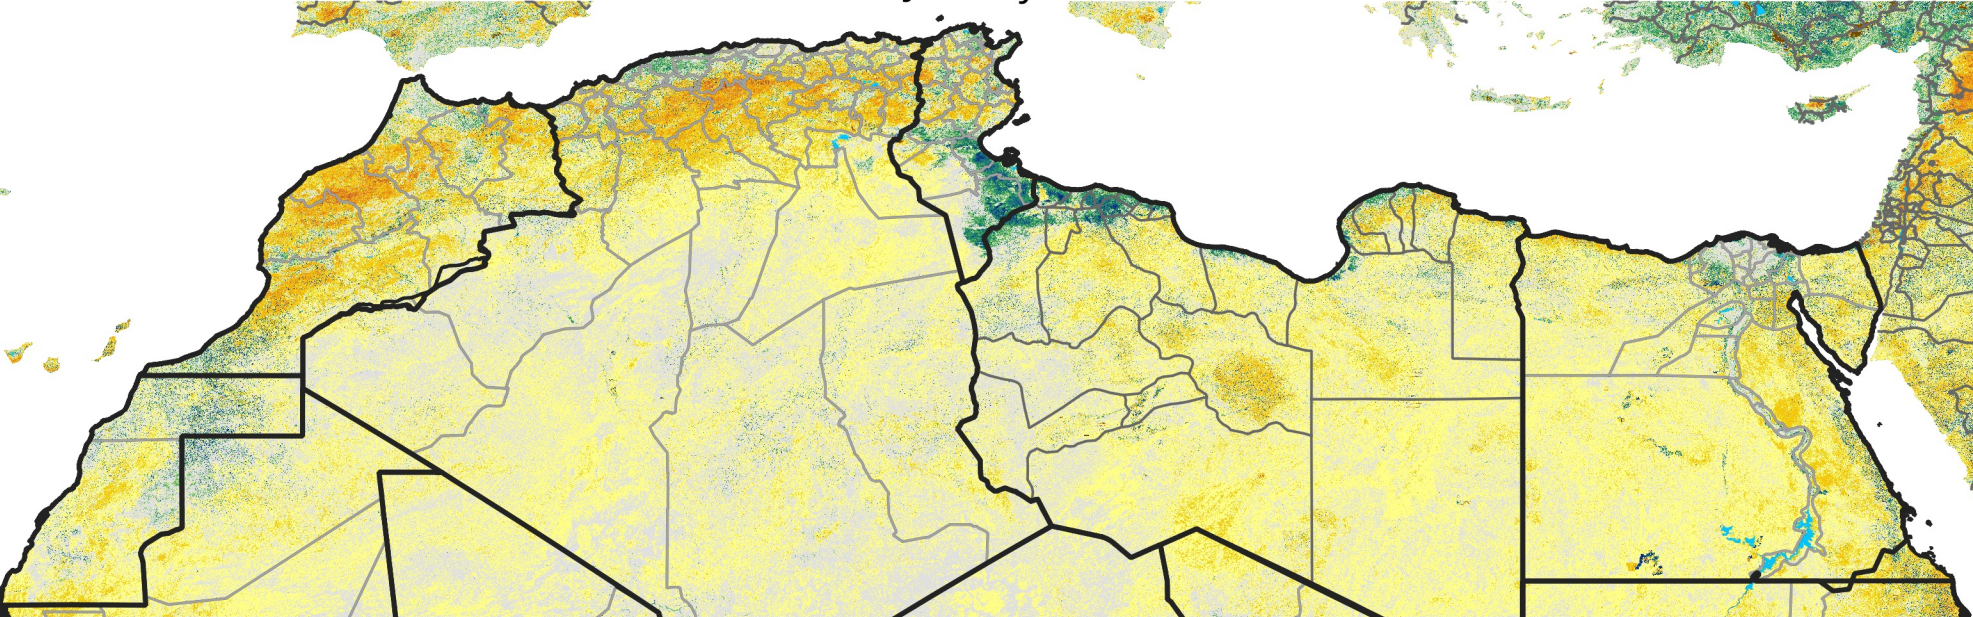

North Africa Percent of Mean NDVI

2018 / mean (2003 - 2022)
Period 01 / January 01 - 10, 2018

Percent of Normal