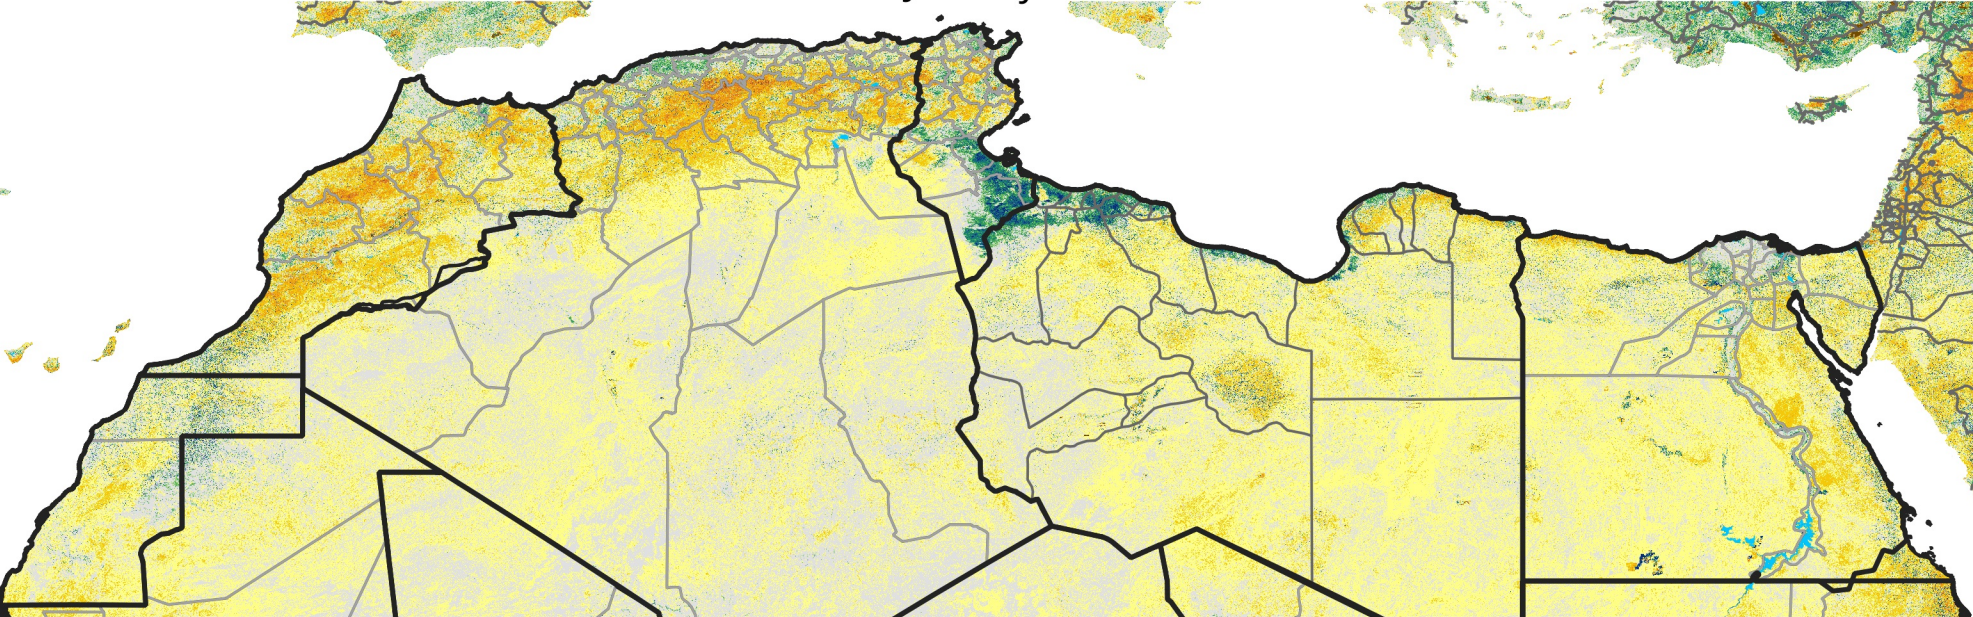

North Africa Percent of Mean NDVI

2018 / mean (2003 - 2022)
Period 02 / January 11 - 20, 2018

Percent of Normal