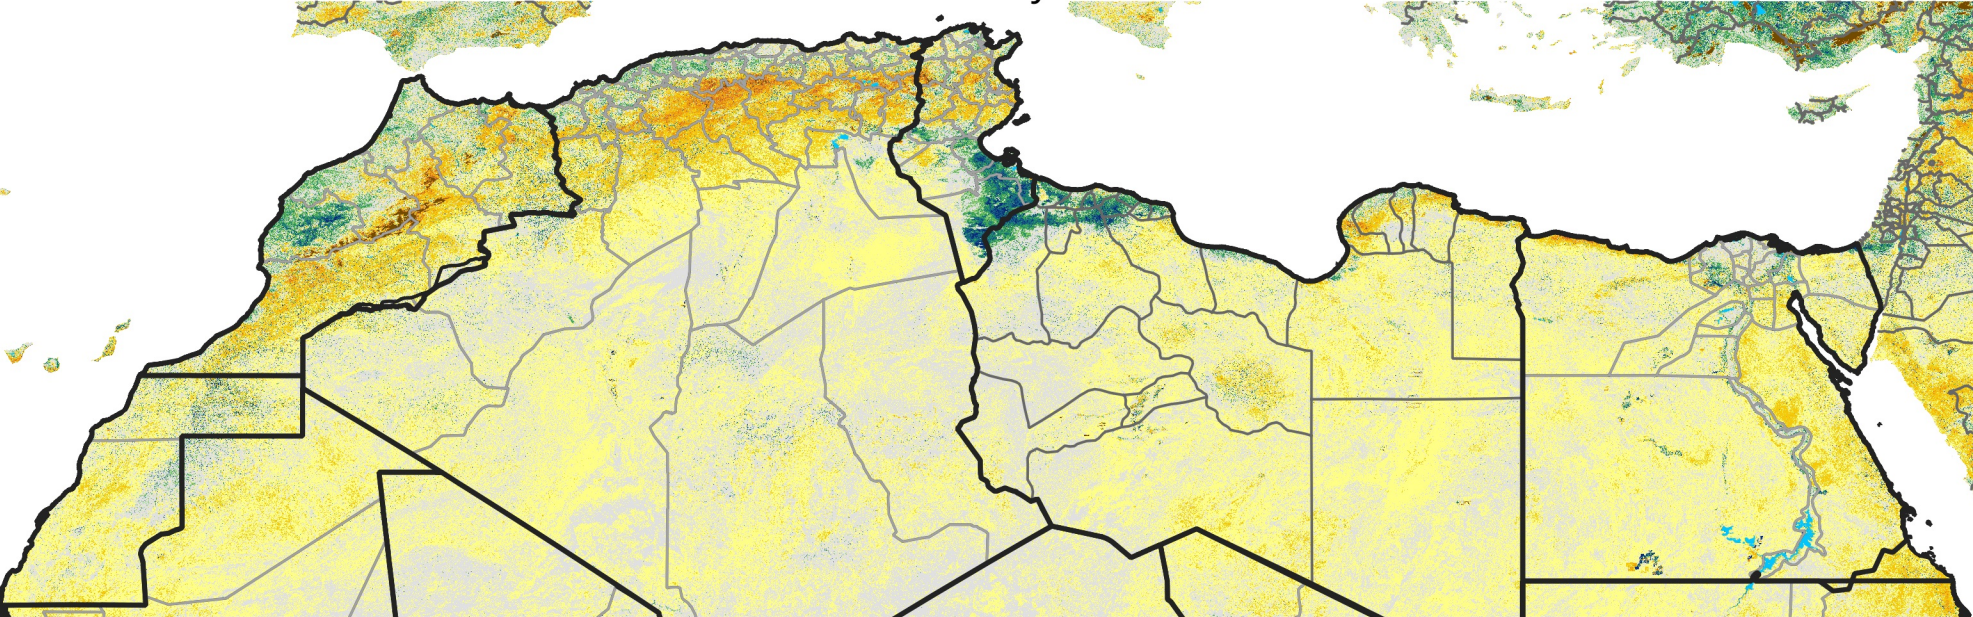

North Africa Percent of Mean NDVI

2018 / mean (2003 - 2022)
Period 05 / February 11 - 20, 2018

Percent of Normal