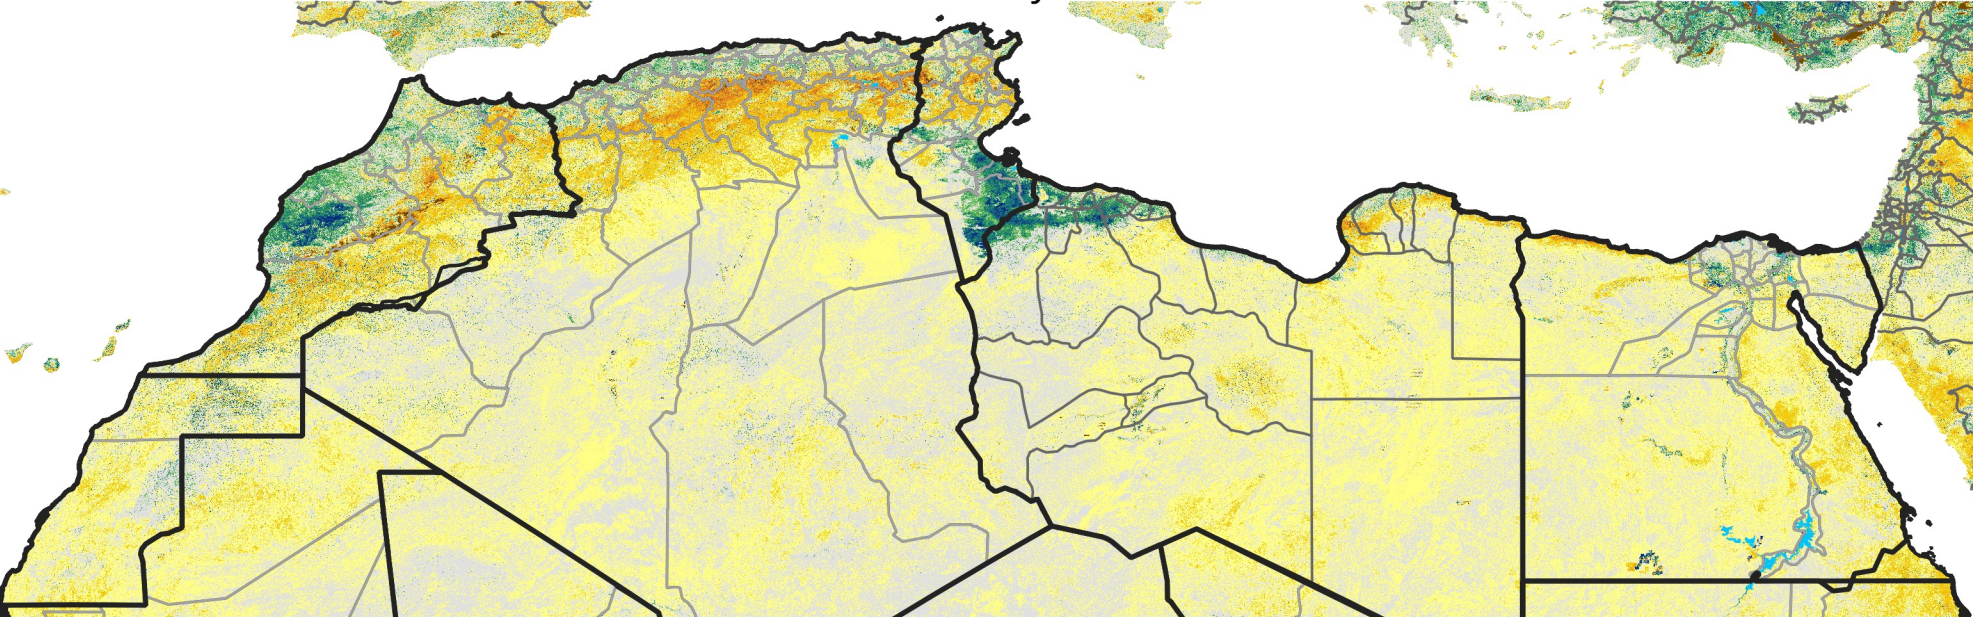

North Africa Percent of Mean NDVI

2018 / mean (2003 - 2022)
Period 06 / February 21 - 28, 2018

Percent of Normal