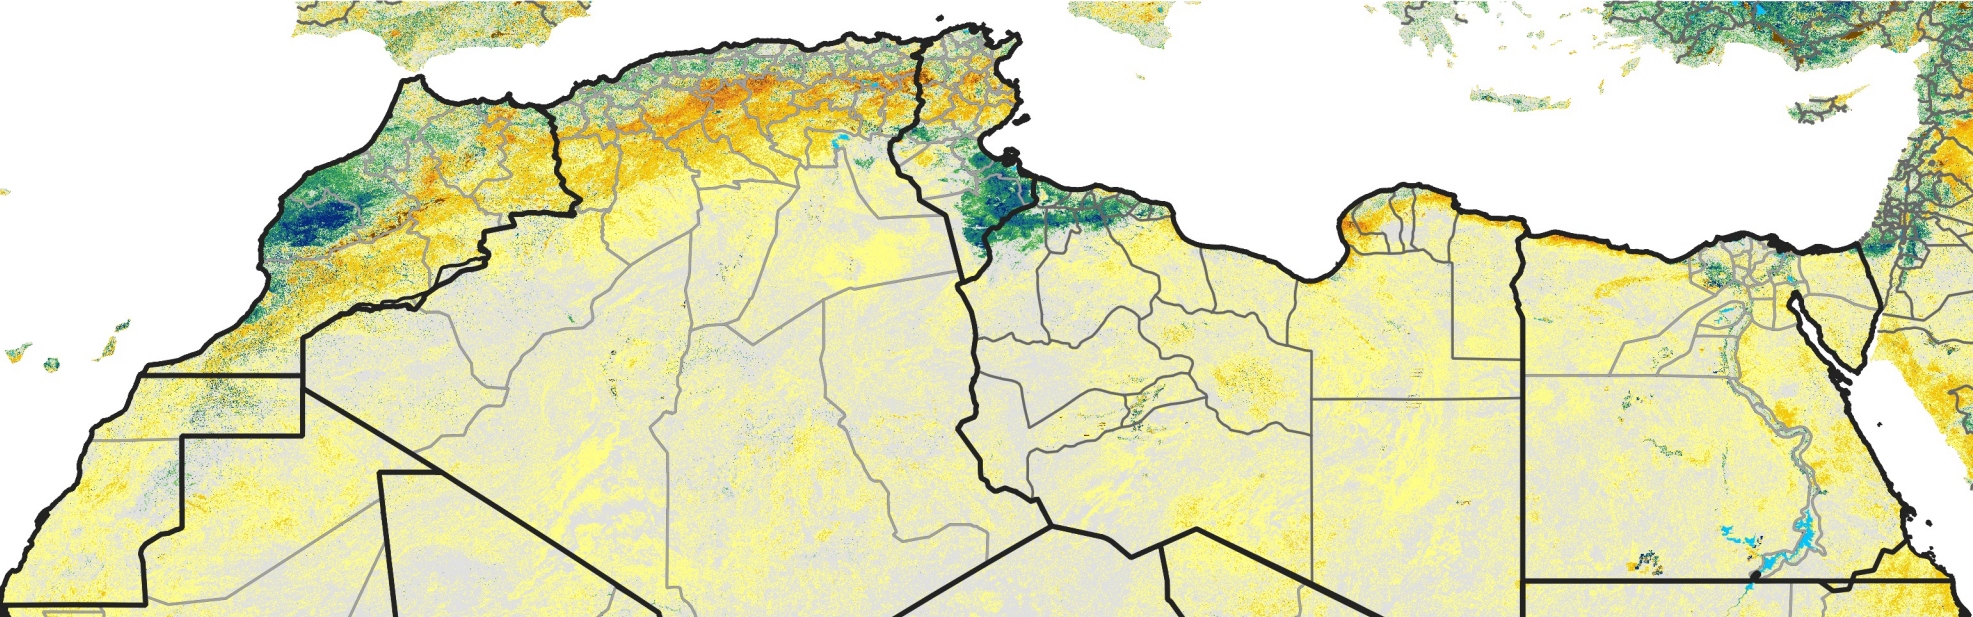

North Africa Percent of Mean NDVI

2018 / mean (2003 - 2022)
Period 07 / March 01 - 10, 2018

Percent of Normal