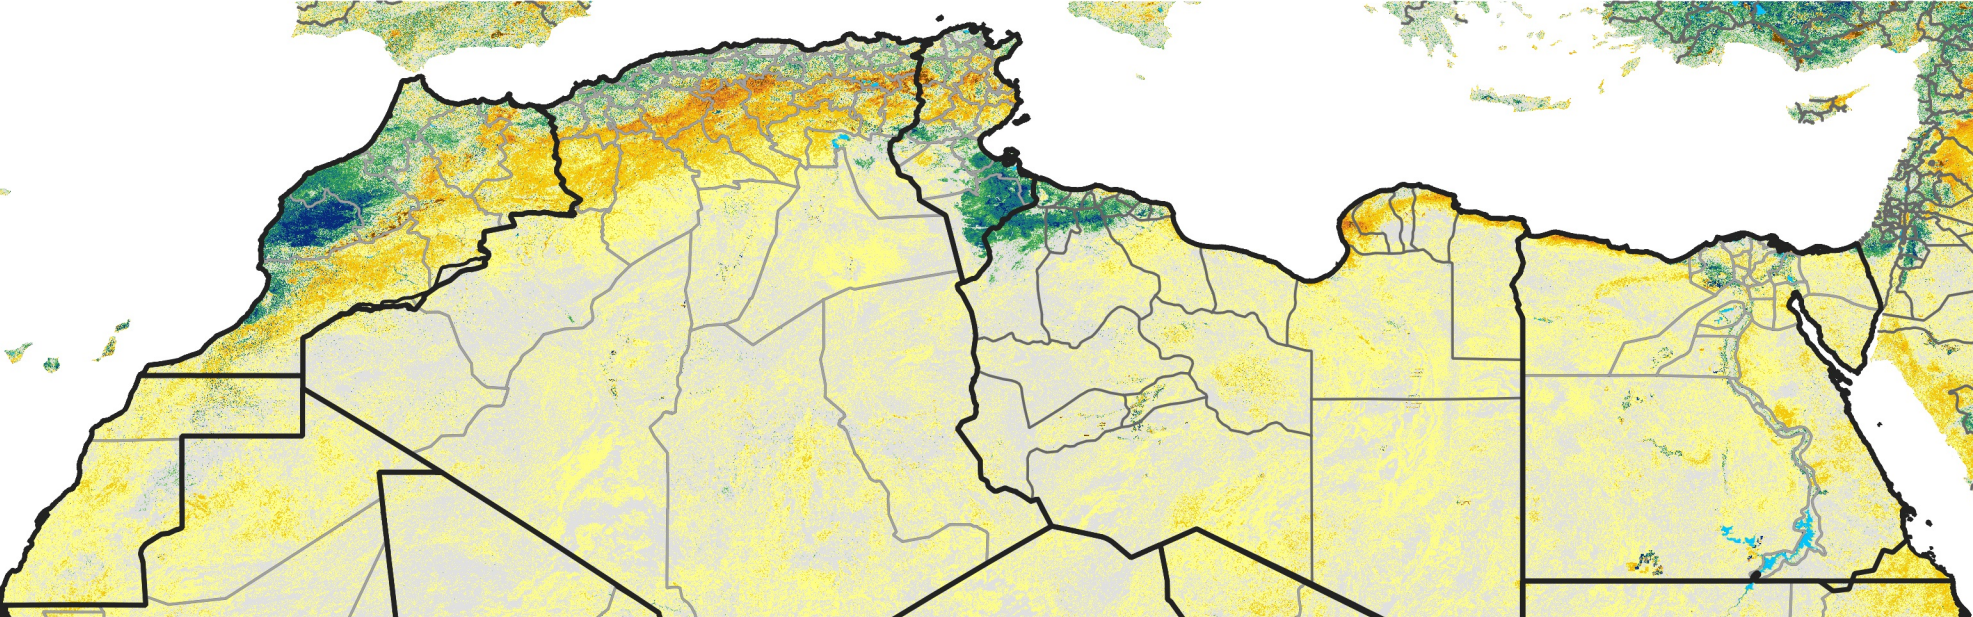

# North Africa Percent of Mean NDVI

2018 / mean (2003 - 2022)  
Period 08 / March 11 - 20, 2018