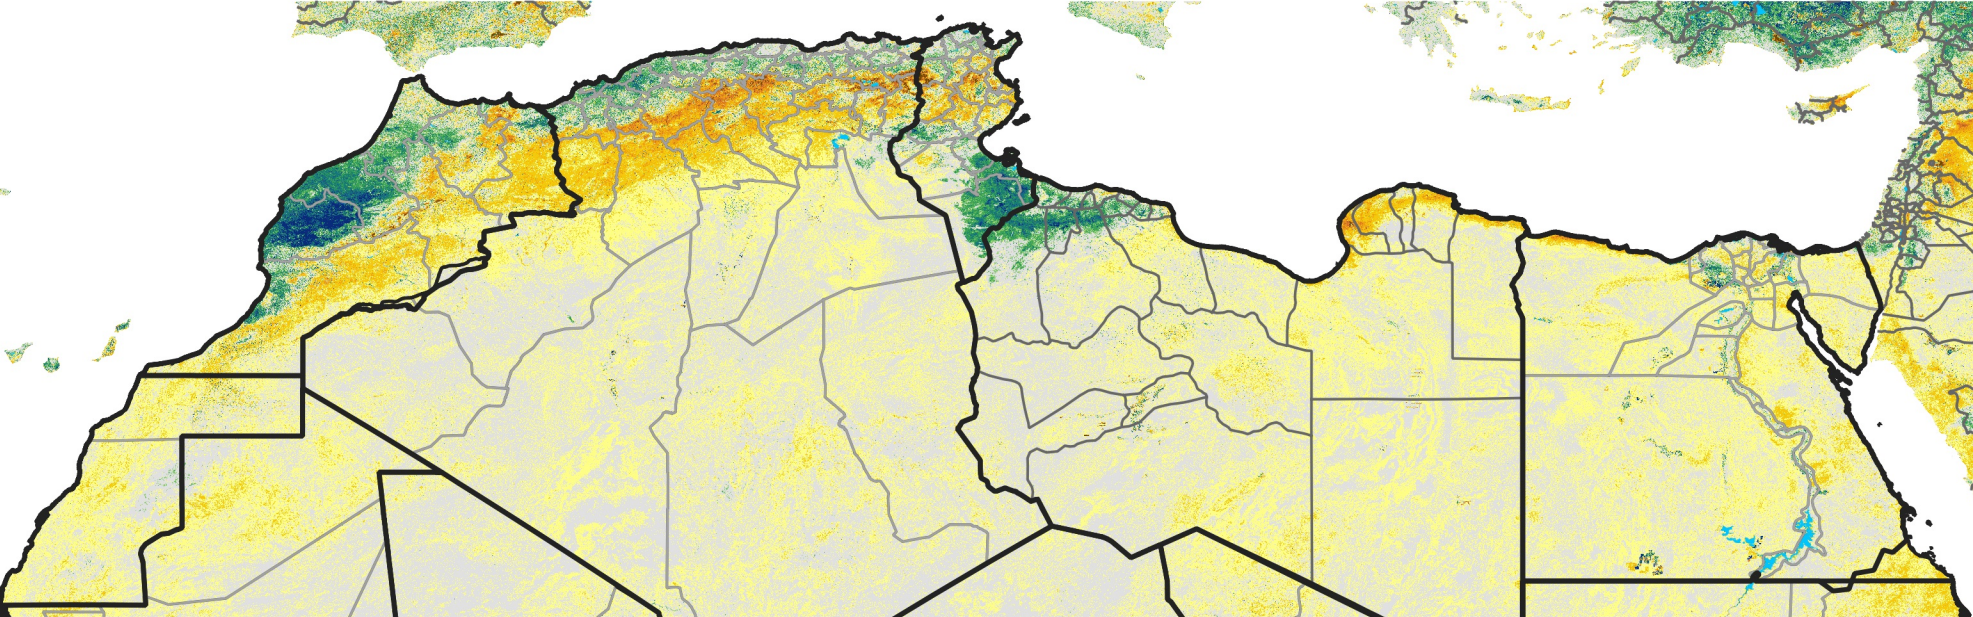

# North Africa Percent of Mean NDVI

2018 / mean (2003 - 2022)  
Period 09 / March 21 - 31, 2018