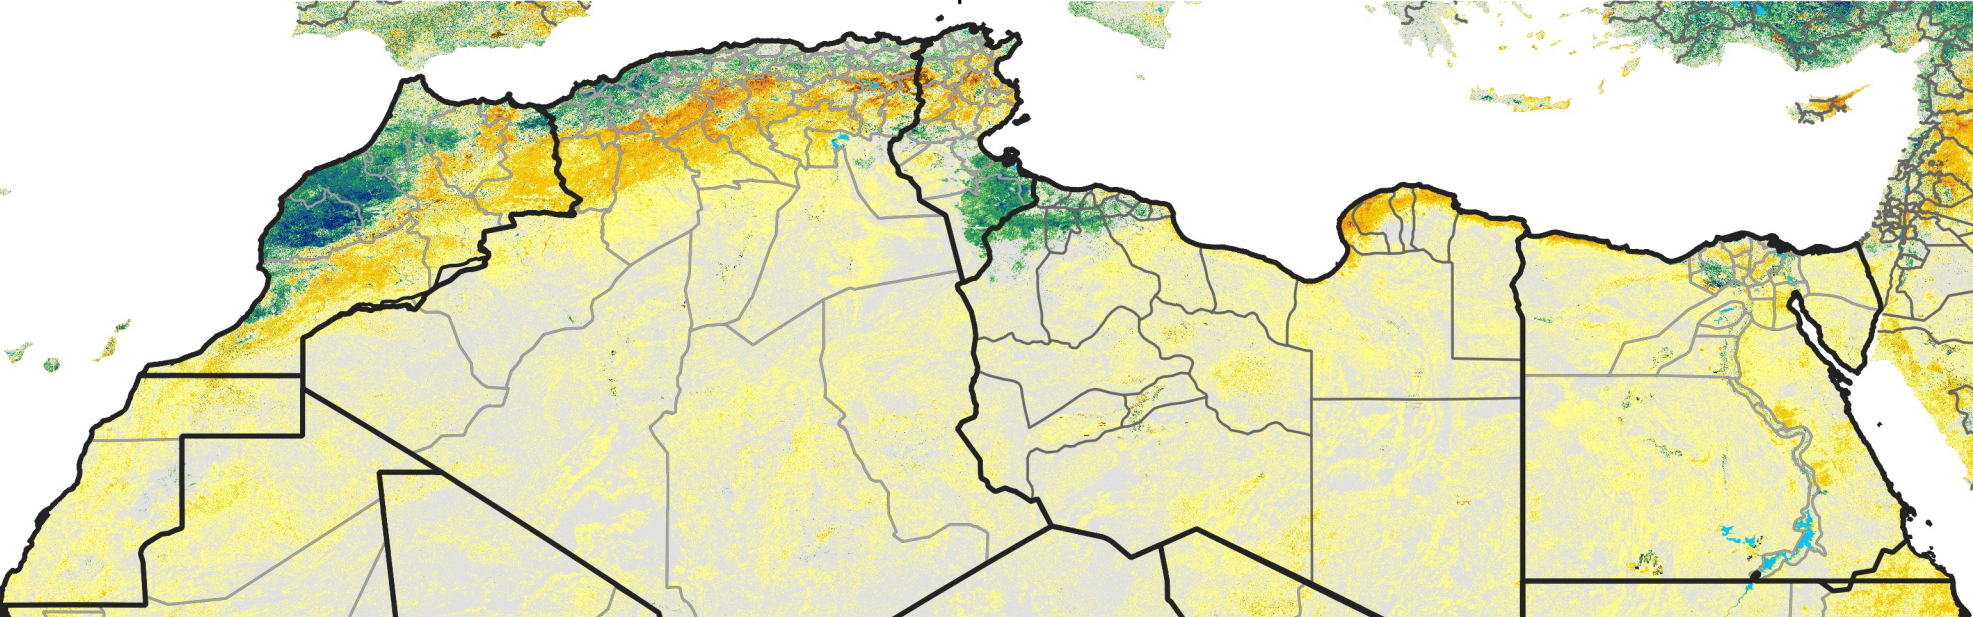

North Africa Percent of Mean NDVI

2018 / mean (2003 - 2022)
Period 10 / April 01 - 10, 2018

Percent of Normal